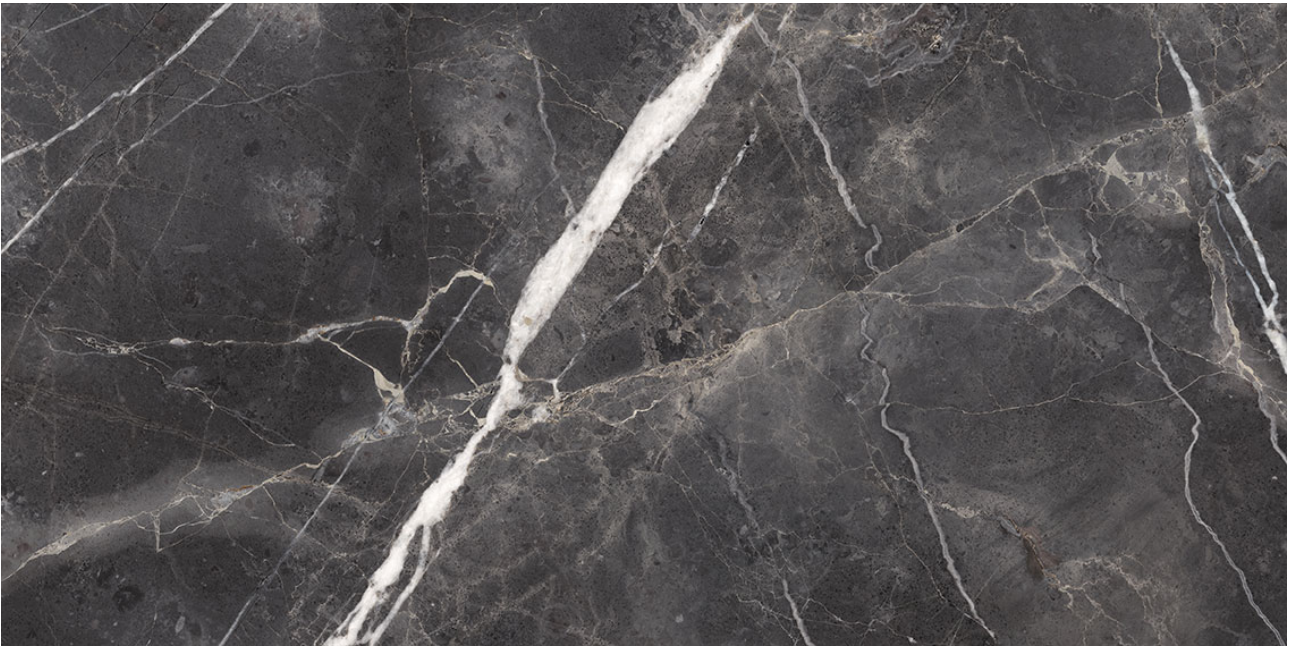

PRODUCT
ROYAL STONEWORKS 24X48 TUSCAN FORGE VEIN
POLISHED

Tile | 24"x48" | Porcelain

TECHNICAL DATA

CODE: QUSW-TF-6P
NAME: Royal Stoneworks 24X48 Tuscan Forge Vein Polished
SERIES: Royal Stoneworks
SIZE: 24"x48"
FINISH: Polished
LOOK: Stone Look
FAMILY: Tile
TYPOLOGY: Porcelain
EDGE: Rectified
FROST RESISTANCE: Yes
SHADE VARIATION: V3
STYLE: Contemporary
SUITABLE FOR: Indoor|Shower
TYPE OF PIECE: Field Tile
USE: Floor and Wall