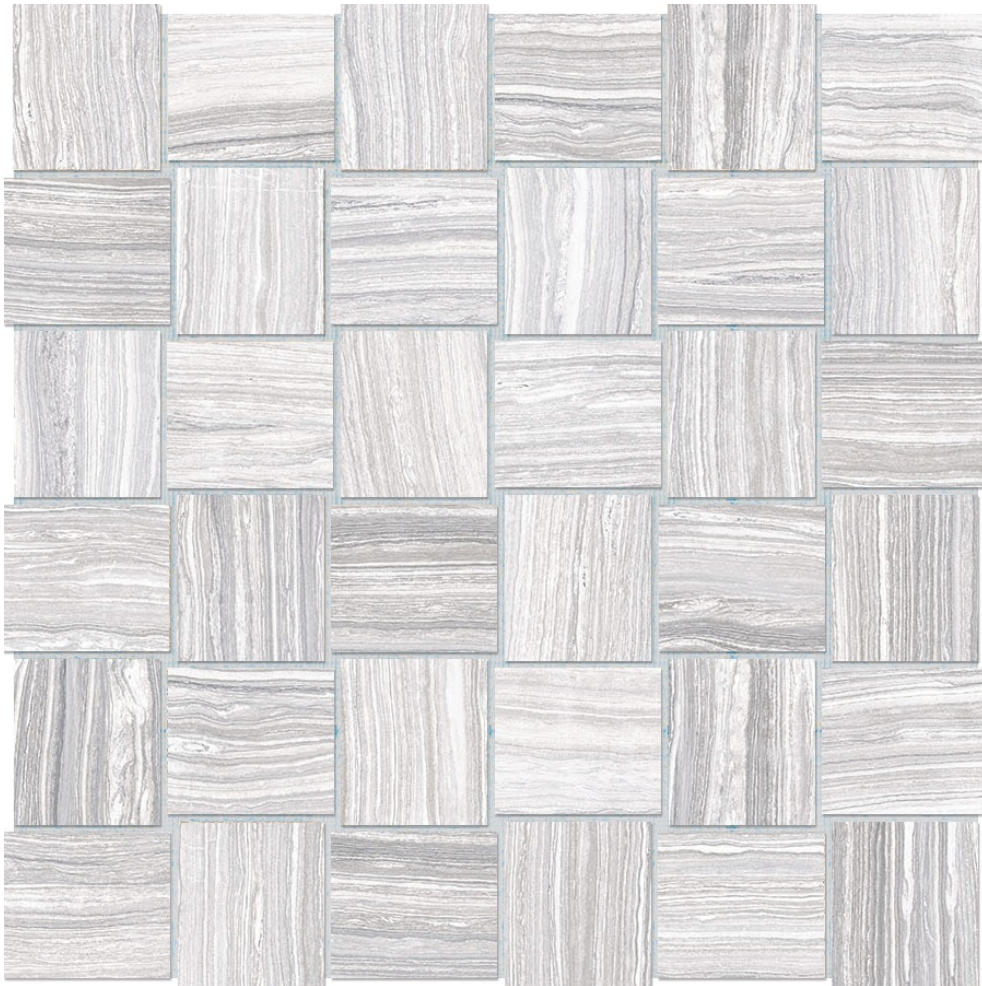

PRODUCT
2X2 ICE BASKETWEAVE

Tile | 12"x12" | Glazed Porcelain

TECHNICAL DATA

CODE: AC4501-00840

NAME: 2x2 Ice Basketweave

SERIES: Eramosa

SIZE: 12"x12"

FINISH: Matt

LOOK: Marble Look

FAMILY: Tile

TPOLOGY: Glazed Porcelain

FROST RESISTANCE: Yes

MOSAIC TYPE: Mesh-Mounted

PEI: 4

STYLE: Contemporary

SUITABLE FOR: Indoor