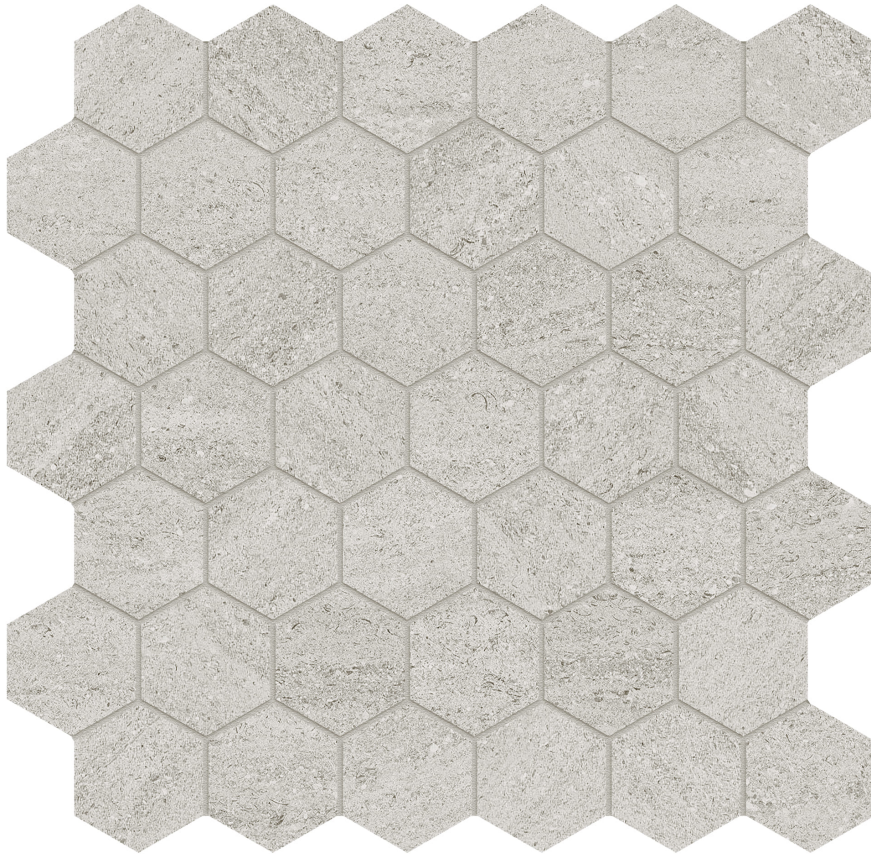

---

**PRODUCT**  
**LITHOFORM 2\ " HEX VEINCUT VISTA**

---

Tile | 12"x12" | Porcelain

## TECHNICAL DATA

CODE: AC8510-00370

NAME: Lithoform 2'' Hex Veincut Vista

SERIES: Lithoform

SIZE: 12"x12"

FINISH: Organic Matte

LOOK: Stone Look

FAMILY: Tile

TPOLOGY: Porcelain

EDGE: Rectified

STYLE: Contemporary

SUITABLE FOR: Indoor| Outdoor

TYPE OF PIECE: Mosaic

USE: Floor and Wall

NOTES: This product is special order and cannot be cancelled, returned, or refunded.