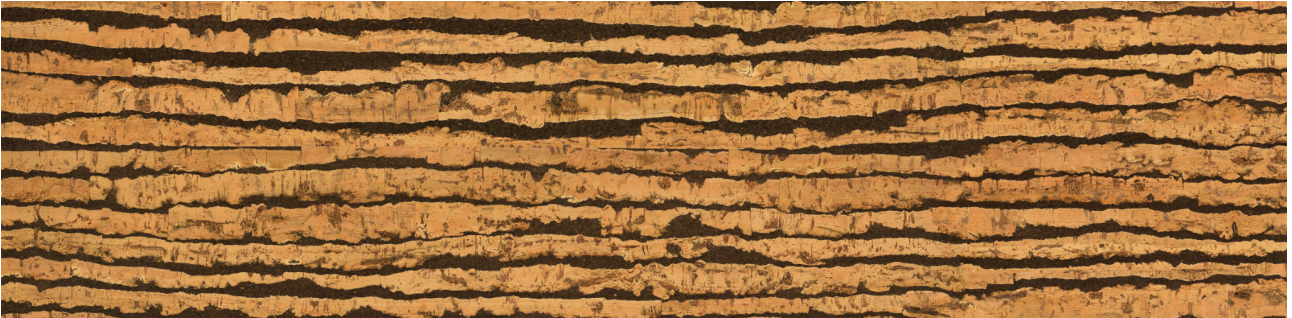

PRODUCT
CORK CLICK LANZAROTE

Waterproof Flooring | 12"x48,6" | HDF

TECHNICAL DATA

CODE: LCCORK202011
NAME: Cork Click Lanzarote
SERIES: True Earth Cork Click
SIZE: 12"x48,6"
FINISH: Matt
LOOK: Wood Look
FAMILY: Waterproof Flooring
TYPOLOGY: HDF
CLICK SYSTEM: UNICLIC system
COMMERCIAL WARRANTY: Class 33
CORE BOARD THICKNESS: 7 mm
PAD THICKNESS: 1 mm
PAD TYPE: Cork Underlayment
RESIDENTIAL WARRANTY: Class 23
STYLE: Contemporary
SUITABLE FOR: Indoor
SURFACE TEXTURE: Cork
TYPE OF PIECE: Field Tile
TOTAL THICKNESS: 10 mm
USE: Floor only
NOTES: These SKUs are special order and take approximately two weeks to deliver