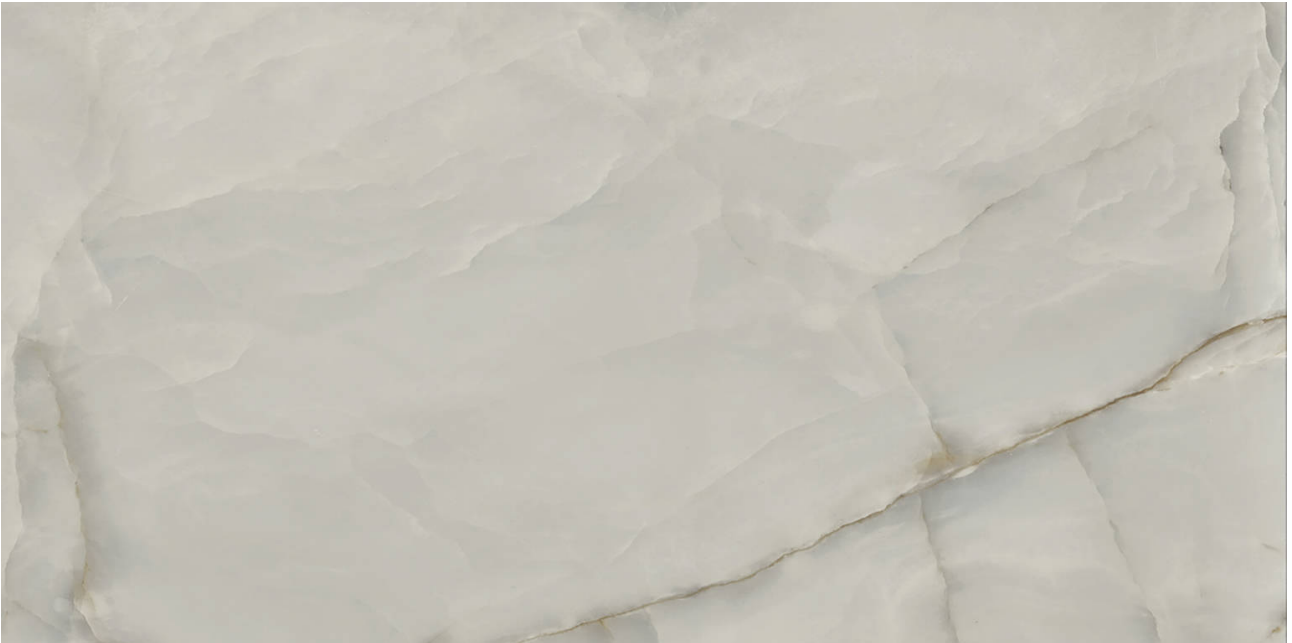

---

**PRODUCT**  
**MAGICAL DARK GREY MATTE 24X48**

---

Tile | 24"x48" | Porcelain

## TECHNICAL DATA

CODE: QURO-MA-2MN  
NAME: Magical Dark Grey Matte 24x48  
SERIES: Romance  
SIZE: 24"x48"  
FINISH: Matte  
LOOK: Marble Look  
FAMILY: Tile  
TYPOLOGY: Porcelain  
EDGE: Rectified  
FROST RESISTANCE: Yes  
PEI: 4  
STYLE: Contemporary  
SUITABLE FOR: Indoor  
TYPE OF PIECE: Field Tile  
USE: Floor and Wall