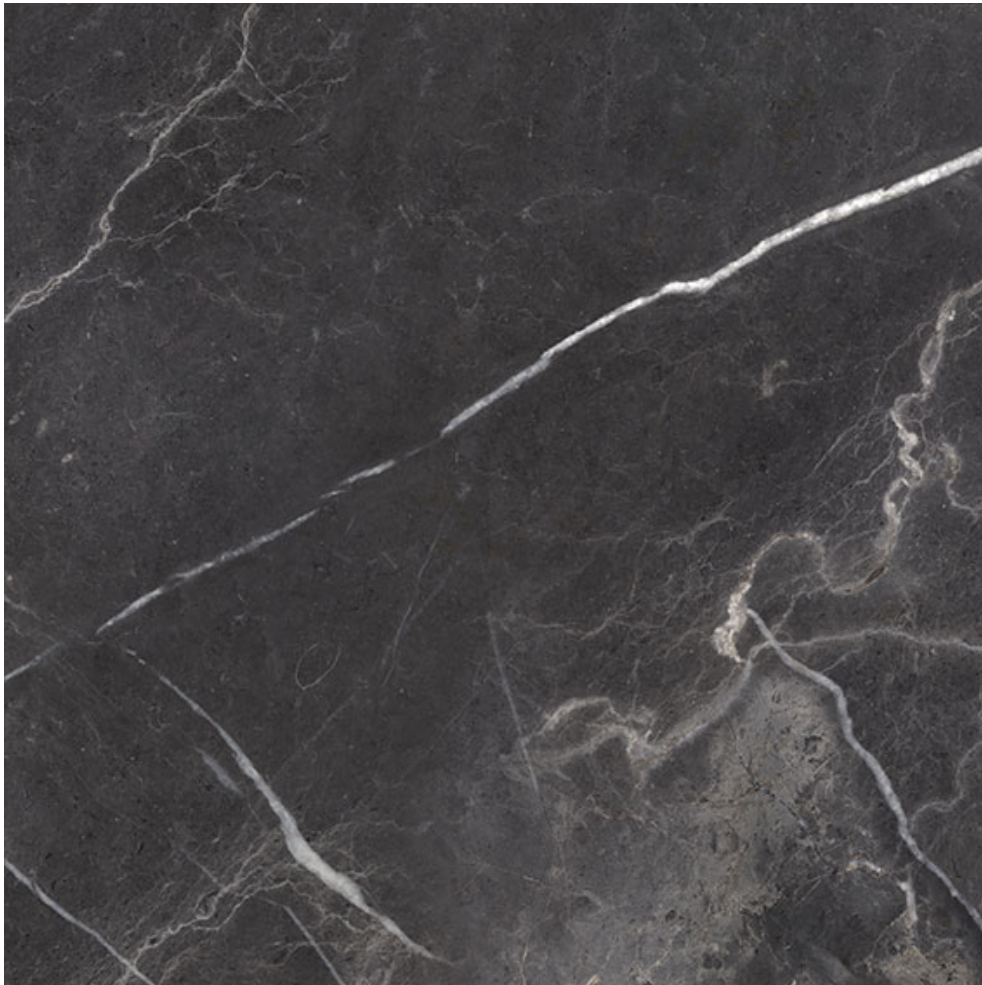

PRODUCT
ROYAL STONEWORKS 24X24 TUSCAN FORGE VEIN
POLISHED

Tile | 24"x24" | Porcelain

TECHNICAL DATA

CODE: QUSW-TF-4P
NAME: Royal Stoneworks 24X24 Tuscan Forge Vein Polished
SERIES: Royal Stoneworks
SIZE: 24"x24"
FINISH: Polished
LOOK: Stone Look
FAMILY: Tile
TYPOLOGY: Porcelain
EDGE: Rectified
FROST RESISTANCE: Yes
SHADE VARIATION: V3
STYLE: Contemporary
SUITABLE FOR: Indoor|Shower
TYPE OF PIECE: Field Tile
USE: Floor and Wall