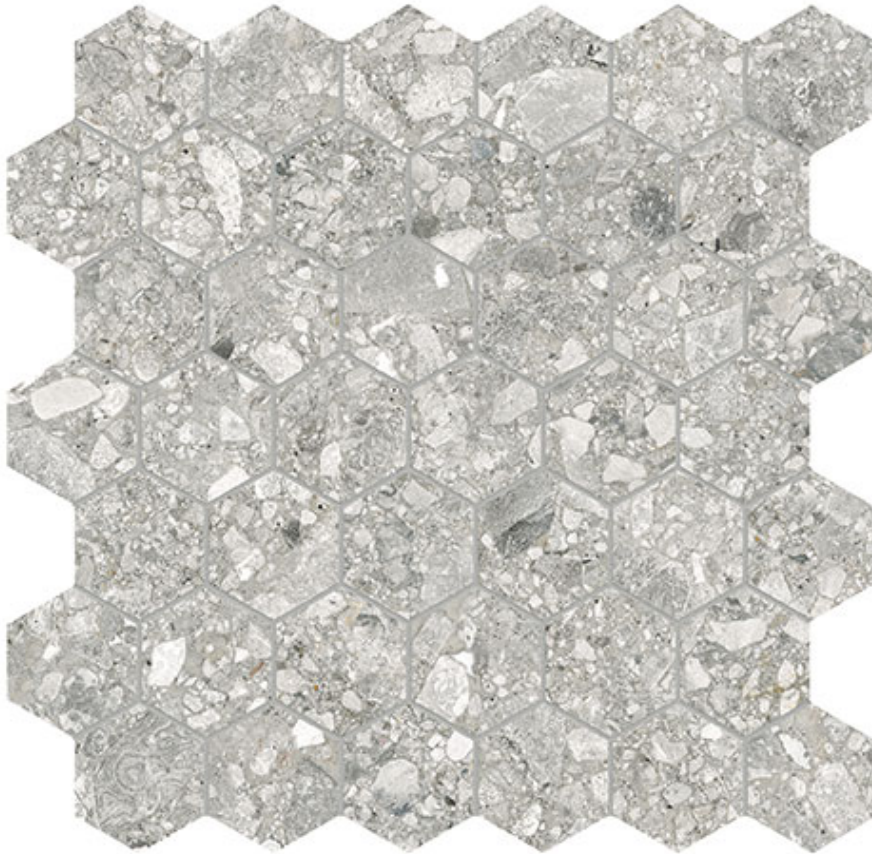

# ROYAL STONEWORKS 2\" REGAL FOSSIL VEIN HEX

---

Tile | 12"x12" | Porcelain

## TECHNICAL DATA

CODE: QUSW-RF-HX  
NAME: Royal Stoneworks 2" Regal Fossil Vein Hex  
SERIES: Royal Stoneworks  
SIZE: 12"x12"  
FINISH: Matt  
LOOK: Stone Look  
FAMILY: Tile  
TYPOLOGY: Porcelain  
MOSAIC TYPE: 2"x2"  
SHADE VARIATION: V3  
STYLE: Contemporary  
SUITABLE FOR: Indoor|Shower  
TYPE OF PIECE: Mosaic  
USE: Floor and Wall