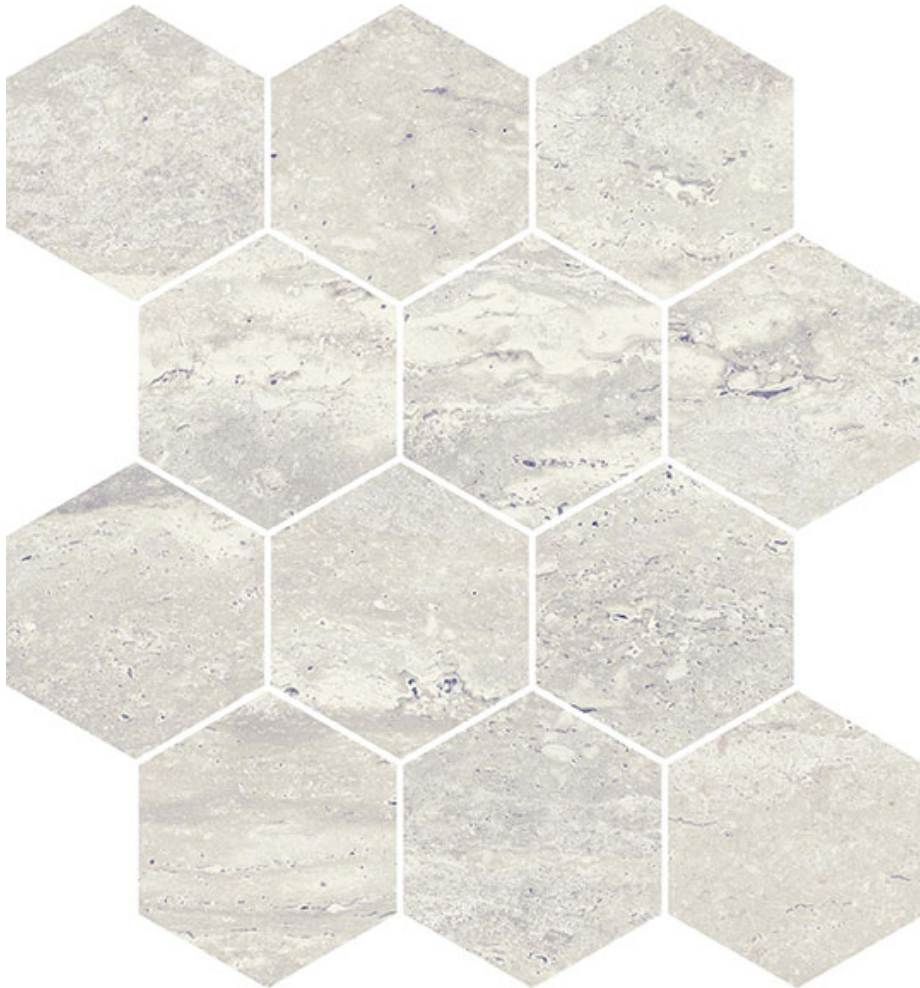

PRODUCT
SATURNIA 3X3 HEX ROMAN MATTE

Tile | 9"x11" | Porcelain

GRAPHIC VARIETY

ROOM SCENES

TECHNICAL DATA

CODE: QUSA-RO-HM
NAME: Saturnia 3x3 Hex Roman Matte
SERIES: Saturnia
SIZE: 9"x11"
FINISH: Matt
LOOK: Marble Look
FAMILY: Tile
TYPOLOGY: Porcelain
CHEMICAL RESISTANCE: Not affected
DCOF: ≥ 0.42 Wet
EDGE: Rectified
FROST RESISTANCE: Yes
MOSAIC TYPE: 3"x3"
STAIN RESISTANCE: Not affected
STYLE: Contemporary
THICKNESS: 8
TYPE OF PIECE: Mosaic
USE: Floor and Wall
NOTES: Proudly made in the USA