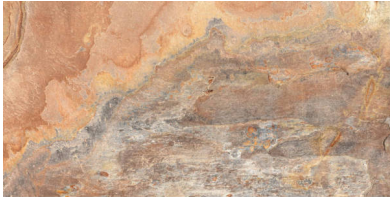

GRAPHIC VARIETY