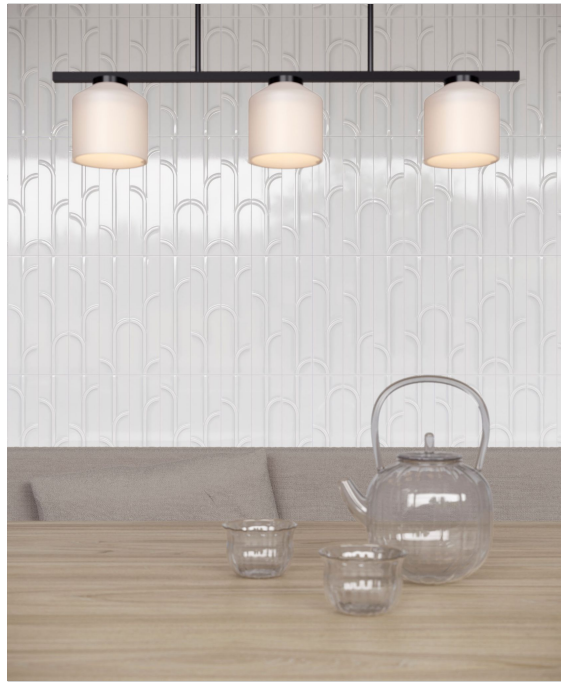

ROOM SCENES