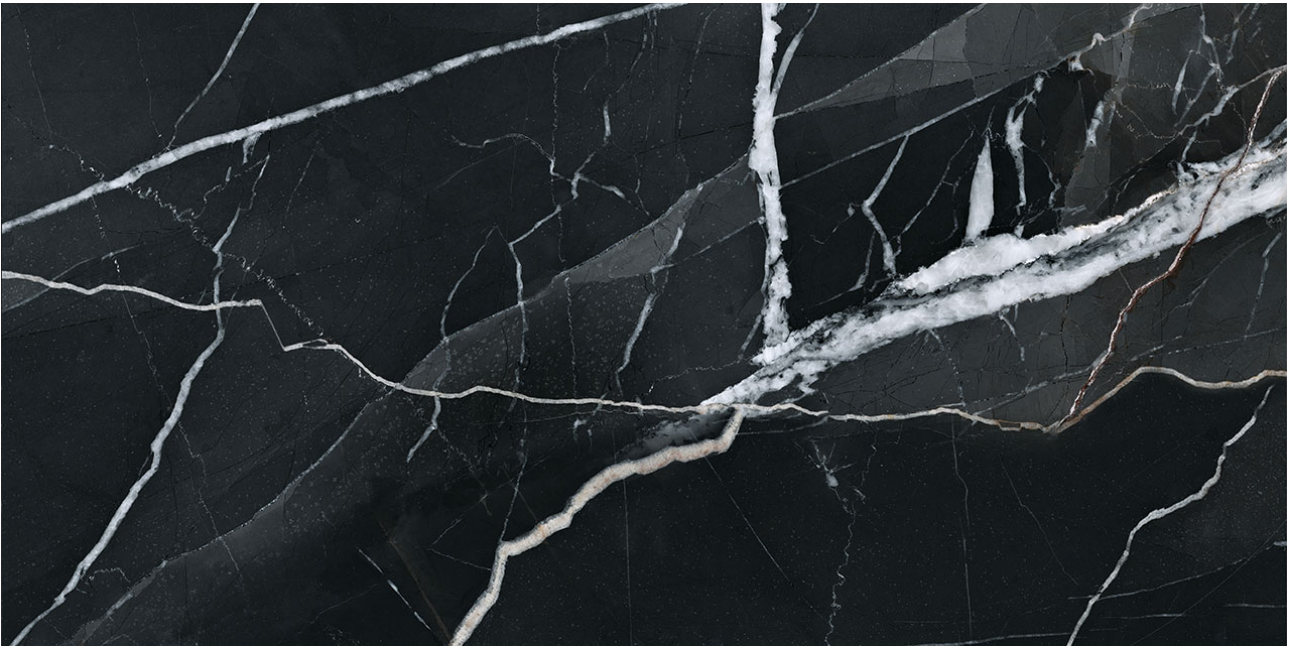

PRODUCT
ROYAL STONEWORKS 12X24 REGAL BLACK VEIN
POLISHED

Tile | 12"x24" | Porcelain

TECHNICAL DATA

CODE: QUSW-RV-5P
NAME: Royal Stoneworks 12X24 Regal Black Vein Polished
SERIES: Royal Stoneworks
SIZE: 12"x24"
FINISH: Polished
LOOK: Stone Look
FAMILY: Tile
TYPOLOGY: Porcelain
EDGE: Rectified
FROST RESISTANCE: Yes
STYLE: Contemporary
SUITABLE FOR: Indoor|Shower
TYPE OF PIECE: Field Tile
USE: Floor and Wall