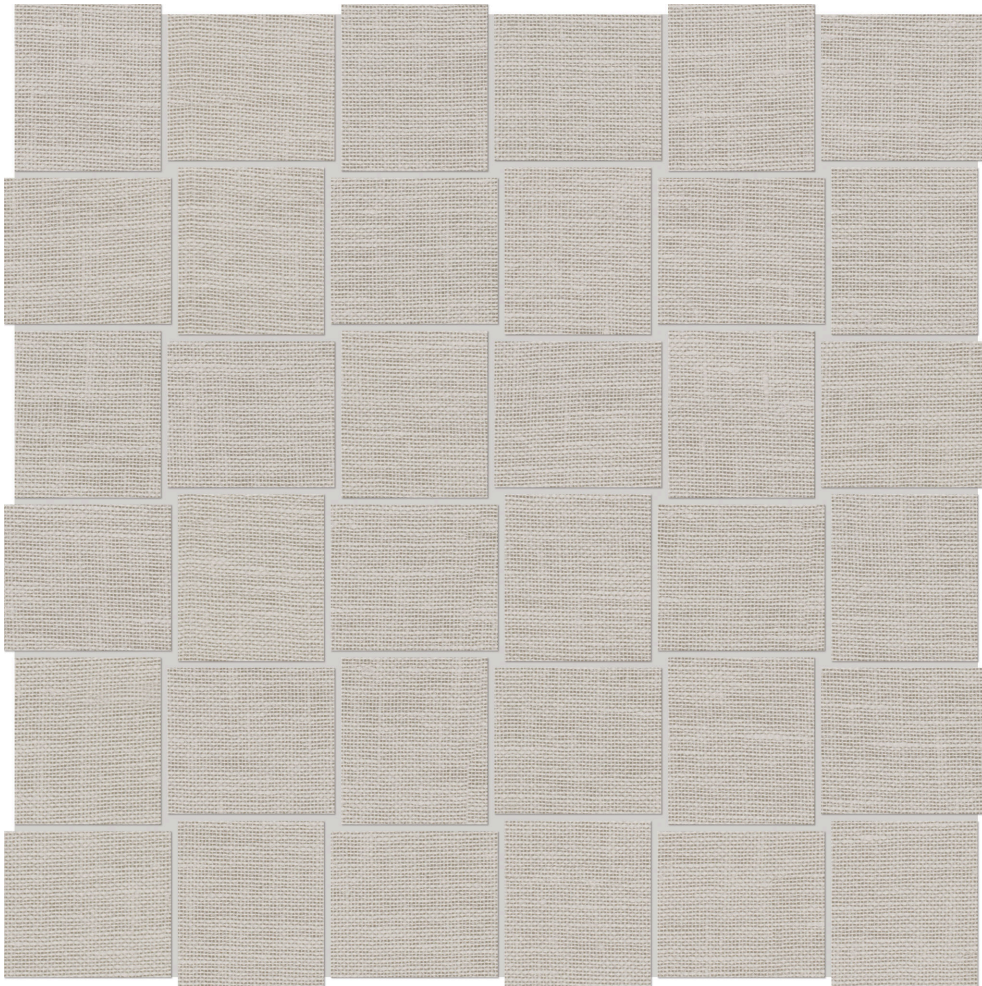

PRODUCT

FABRIKA 2X2 BASKETWEAVE DAMASCUS SILK MATTE

Tile | 12"x12" | Porcelain

TECHNICAL DATA

CODE: QUFA-DA-2X2
NAME: Fabrika 2X2 Basketweave Damascus Silk Matte
SERIES: Fabrika
SIZE: 12"x12"
FINISH: Matt
LOOK: Textured Look
FAMILY: Tile
TYPOLOGY: Porcelain
FROST RESISTANCE: Yes
MOSAIC TYPE: 2"x2"
SHADE VARIATION: V1
STYLE: Contemporary
SUITABLE FOR: Backsplash| Indoor | Shower
TYPE OF PIECE: Mosaic
USE: Floor and Wall