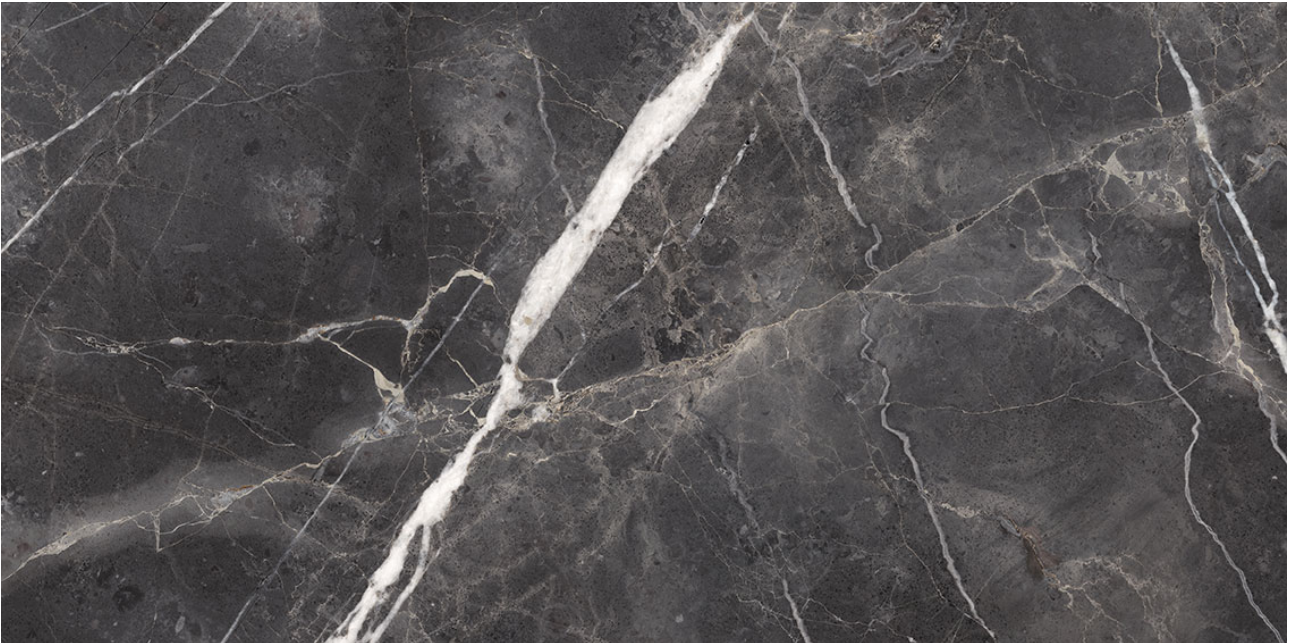

## TECHNICAL DATA

CODE: QUSW-TF-6H  
NAME: Royal Stoneworks 24X48 Tuscan Forge Vein Honed  
SERIES: Royal Stoneworks  
SIZE: 24"x48"  
FINISH: Honed  
LOOK: Stone Look  
FAMILY: Tile  
TYPOLOGY: Porcelain  
EDGE: Rectified  
FROST RESISTANCE: Yes  
SHADE VARIATION: V3  
STYLE: Contemporary  
SUITABLE FOR: Indoor|Shower  
TYPE OF PIECE: Field Tile  
USE: Floor and Wall