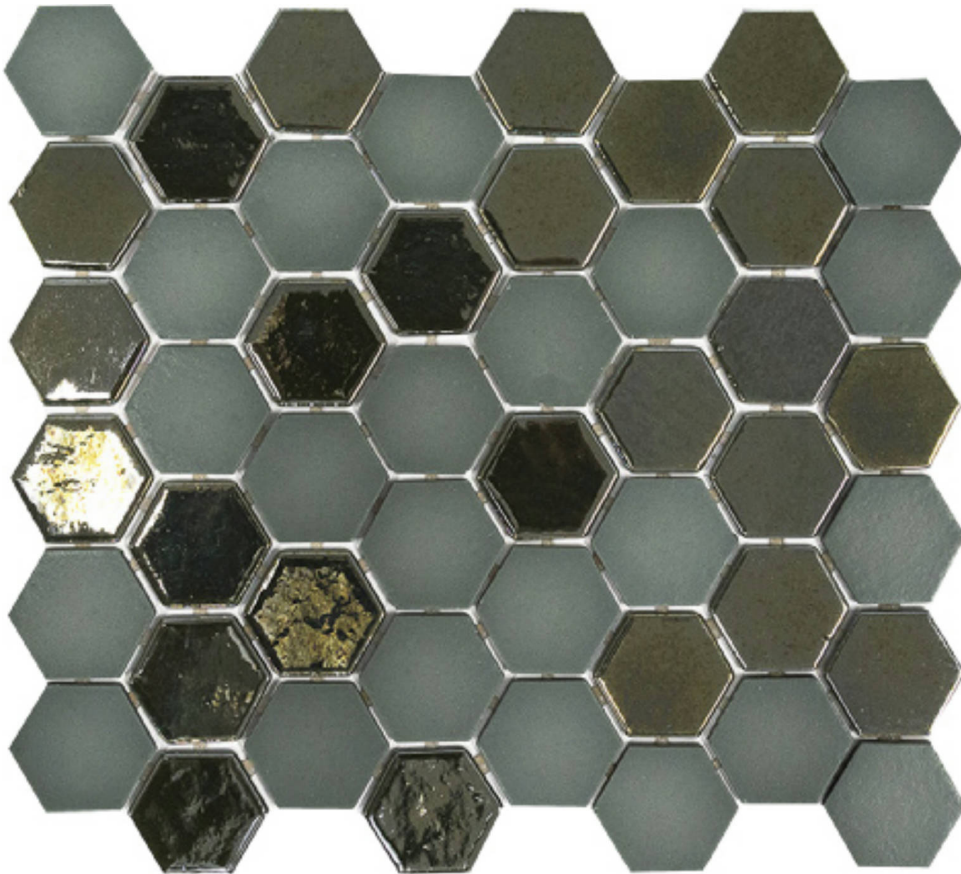

---

**PRODUCT**  
**CONFETTI MOSAIC GREEN**

---

Mosaic and Decorative Tile | 10.75"x12.5" | Glass

**TECHNICAL DATA**

CODE: RVHA091  
NAME: Confetti Mosaic Green  
SERIES: Hamptons Collection  
SIZE: 10.75"x12.5"  
LOOK: Multi-Look Mosaics  
FAMILY: Mosaic and Decorative Tile  
TYPOLOGY: Glass  
STYLE: Contemporary  
SUITABLE FOR: Backsplash, Indoor  
TYPE OF PIECE: Mosaic  
USE: Wall only