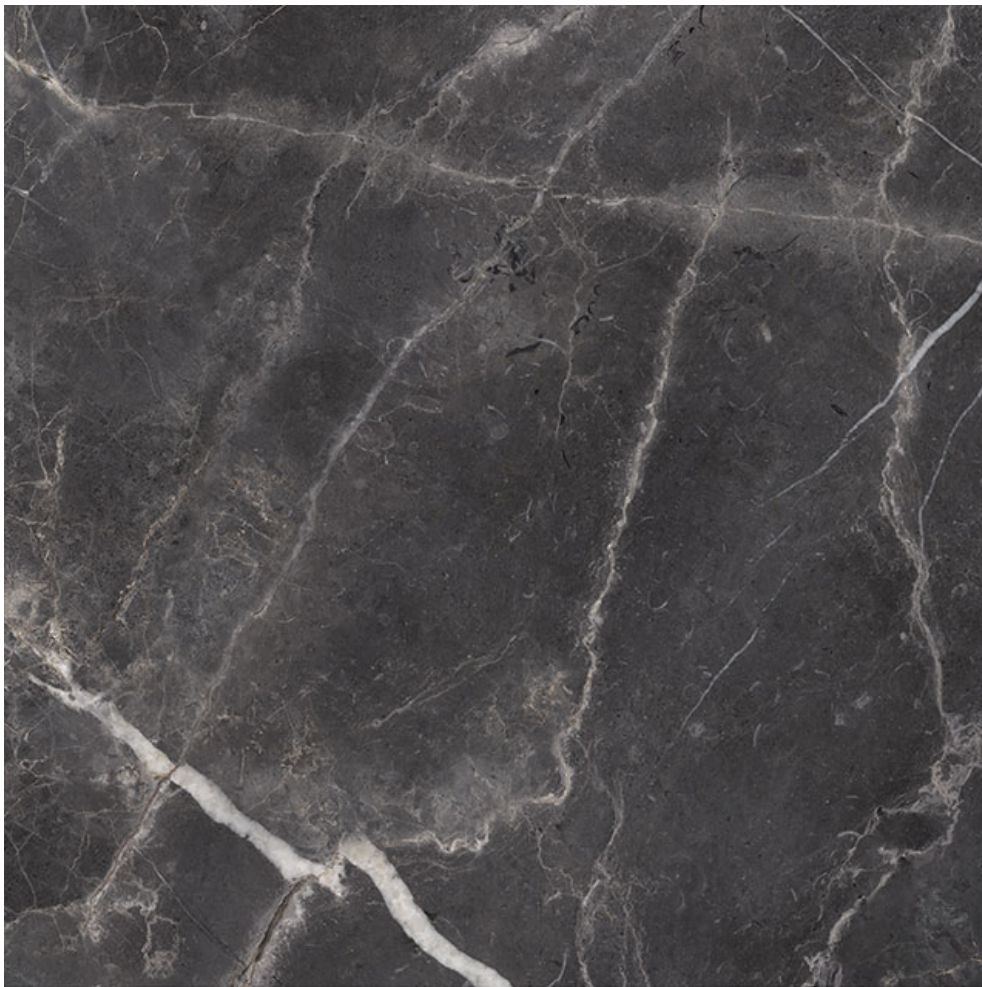

PRODUCT
ROYAL STONEWORKS 36X36 TUSCAN FORGE VEIN
POLISHED

Tile | 36"x36" | Porcelain

TECHNICAL DATA

CODE: QUSW-TF-7P
NAME: Royal Stoneworks 36X36 Tuscan Forge Vein Polished
SERIES: Royal Stoneworks
SIZE: 36"x36"
FINISH: Polished
LOOK: Stone Look
FAMILY: Tile
TYPOLOGY: Porcelain
EDGE: Rectified
FROST RESISTANCE: Yes
SHADE VARIATION: V3
STYLE: Contemporary
SUITABLE FOR: Indoor|Shower
TYPE OF PIECE: Field Tile
USE: Floor and Wall