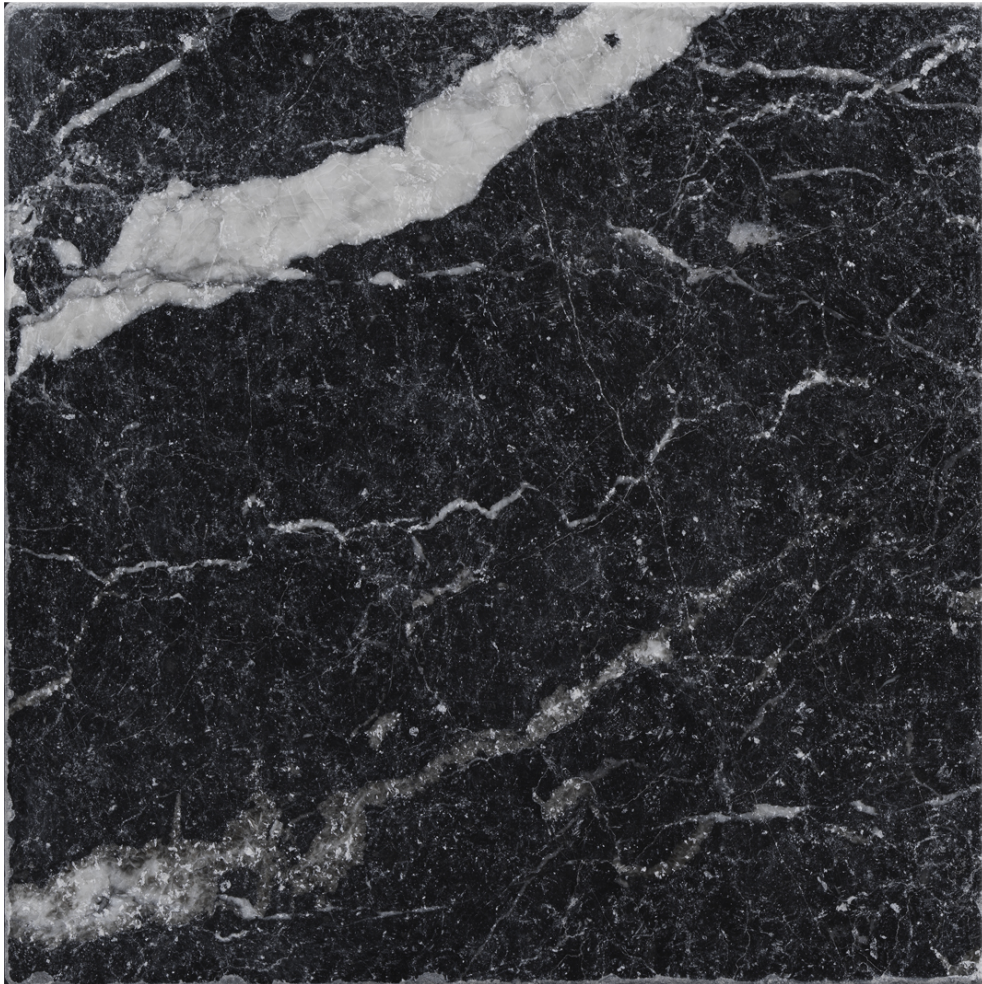

PRODUCT
OBSESSION 10X10 NERO

Tile | 10"x10" | Glazed Porcelain

ROOM SCENES

TECHNICAL DATA

CODE: QUOB-NE-3
NAME: Obsession 10x10 Nero
SERIES: Obsession
SIZE: 10"x10"
FINISH: Matt
LOOK: Marble Look
FAMILY: Tile
TYPOLOGY: Glazed Porcelain
BREAKING STRENGTH: ≥ 1300 N
CHEMICAL RESISTANCE: GA GLA GHA
DCOF: > 0.42
FROST RESISTANCE: Yes
MOHS: 6
PEI: 3
R VALUE: R9
SHADE VARIATION: V1
STAIN RESISTANCE: 5
STYLE: Classic
SUITABLE FOR: Backsplash|Indoor|Shower
THICKNESS: 9 mm
TYPE OF PIECE: Field Tile
USE: Floor and Wall
NOTES: 22 graphic variations