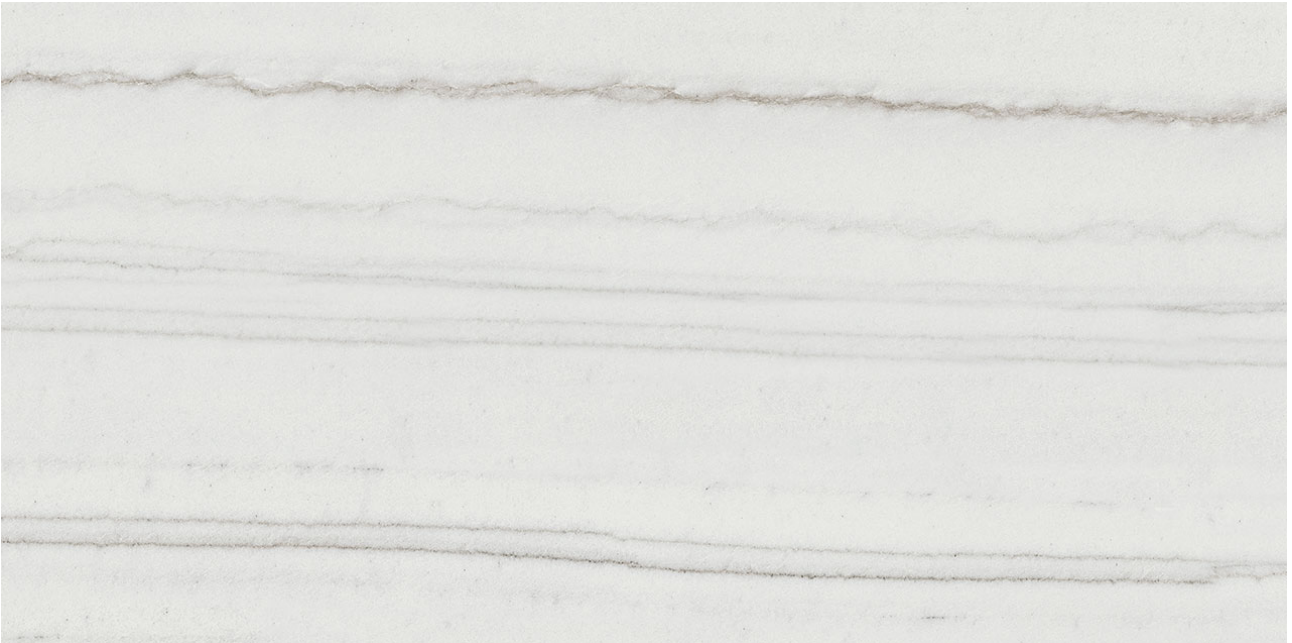

# ROYAL STONWORKS 12X24 TUSCAN WHITE VEIN HONED

---

Tile | 12"x24" | Porcelain

## TECHNICAL DATA

CODE: QUSW-TW-5H  
NAME: Royal Stoneworks 12X24 Tuscan White Vein Honed  
SERIES: Royal Stoneworks  
SIZE: 12"x24"  
FINISH: Honed  
LOOK: Stone Look  
FAMILY: Tile  
TYPOLOGY: Porcelain  
EDGE: Rectified  
FROST RESISTANCE: Yes  
STYLE: Contemporary  
SUITABLE FOR: Indoor|Shower  
TYPE OF PIECE: Field Tile  
USE: Floor and Wall