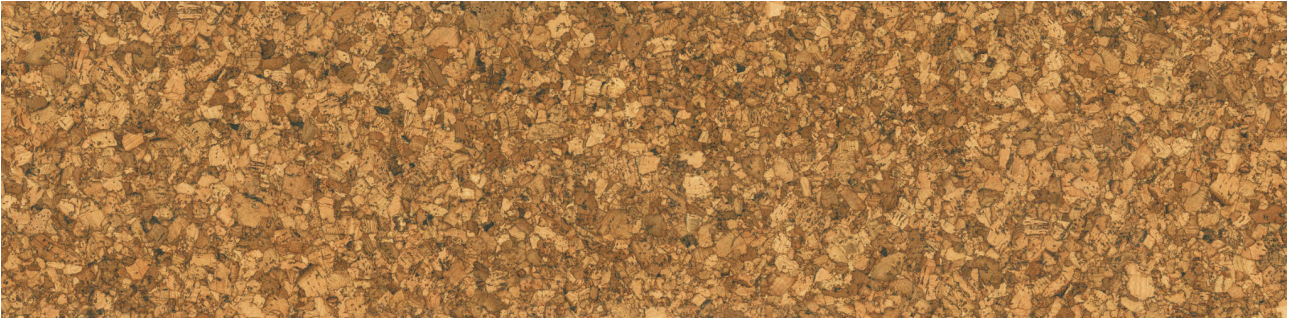

PRODUCT

CORK CLICK PICO

Waterproof Flooring | 12"x48,6" | HDF

ROOM SCENES

TECHNICAL DATA

CODE: LCCORK202010
NAME: Cork Click Pico
SERIES: True Earth Cork Click
SIZE: 12"x48,6"
FINISH: Matt
LOOK: Wood Look
FAMILY: Waterproof Flooring
TYPOLOGY: HDF
CLICK SYSTEM: UNICLIC system
COMMERCIAL WARRANTY: Class 33
CORE BOARD THICKNESS: 7 mm
PAD THICKNESS: 1 mm
PAD TYPE: Cork Underlayment
RESIDENTIAL WARRANTY: Class 23
STYLE: Contemporary
SUITABLE FOR: Indoor
SURFACE TEXTURE: Cork
TYPE OF PIECE: Field Tile
TOTAL THICKNESS: 10 mm
USE: Floor only
NOTES: These SKUs are special order and take approximately two weeks to deliver