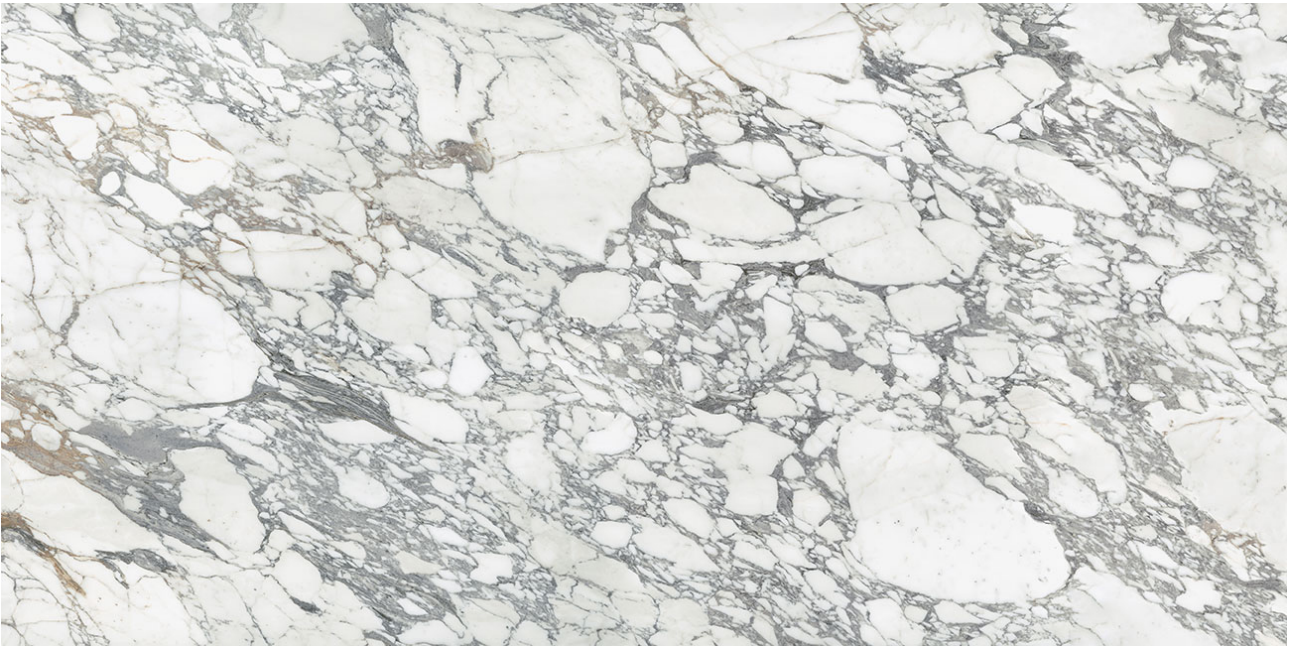

PRODUCT
ROYAL STONEWORKS 63X126 ITALIAN ARABESCATO
POLISHED

Tile | 63"x126" | Sintered Slab

TECHNICAL DATA

CODE: QUSW-IA-1P
NAME: Royal Stoneworks 63X126 Italian Arabescato Polished
SERIES: Royal Stoneworks
SIZE: 63"x126"
FINISH: Polished
LOOK: Stone Look
FAMILY: Tile
TYPOLOGY: Sintered Slab
EDGE: Rectified
FROST RESISTANCE: Yes
SHADE VARIATION: V3
STYLE: Contemporary
SUITABLE FOR: Indoor|Shower
TYPE OF PIECE: Field Tile
USE: Floor and Wall