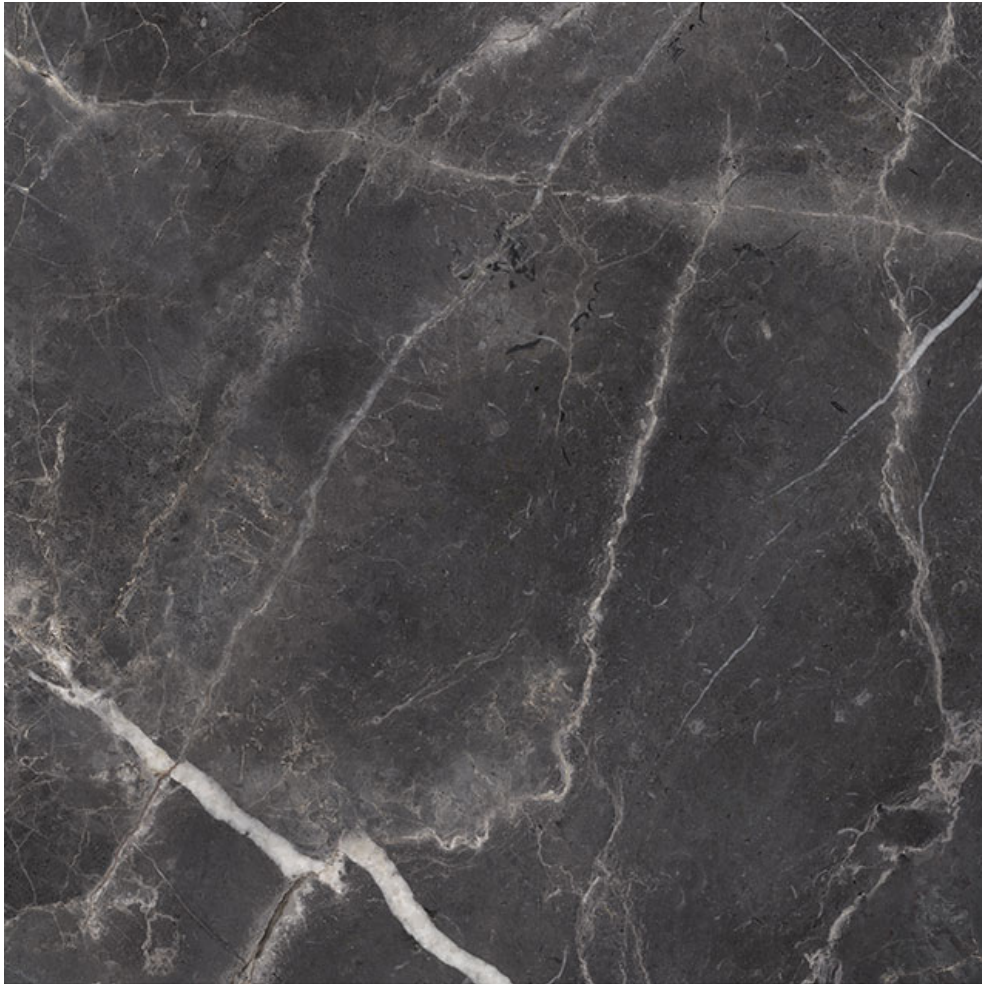

PRODUCT

ROYAL STONEWORKS 36X36 TUSCAN FORGE VEIN HONED

Tile | 36"x36" | Porcelain

TECHNICAL DATA

CODE: QUSW-TF-7H
NAME: Royal Stoneworks 36X36 Tuscan Forge Vein Honed
SERIES: Royal Stoneworks
SIZE: 36"x36"
FINISH: Honed
LOOK: Stone Look
FAMILY: Tile
TYPOLOGY: Porcelain
EDGE: Rectified
FROST RESISTANCE: Yes
SHADE VARIATION: V3
STYLE: Contemporary
SUITABLE FOR: Indoor|Shower
TYPE OF PIECE: Field Tile
USE: Floor and Wall