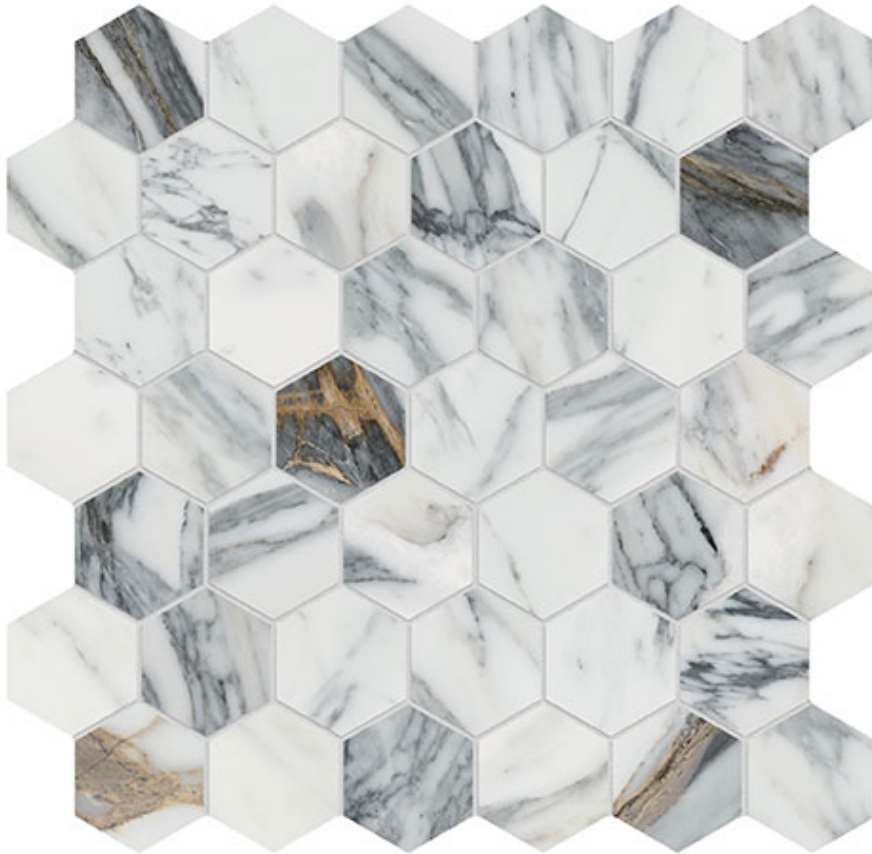

PRODUCT

ROYAL STONEWORKS 2\" REGAL WHITE VEIN HEX

Tile | 12"x12" | Porcelain

TECHNICAL DATA

CODE: QUSW-RW-HX
NAME: Royal Stoneworks 2" Regal White Vein Hex
SERIES: Royal Stoneworks
SIZE: 12"x12"
FINISH: Honed
LOOK: Stone Look
FAMILY: Tile
TYPOLOGY: Porcelain
MOSAIC TYPE: 2"x2"
SHADE VARIATION: V3
STYLE: Contemporary
SUITABLE FOR: Indoor|Shower
TYPE OF PIECE: Mosaic
USE: Floor and Wall