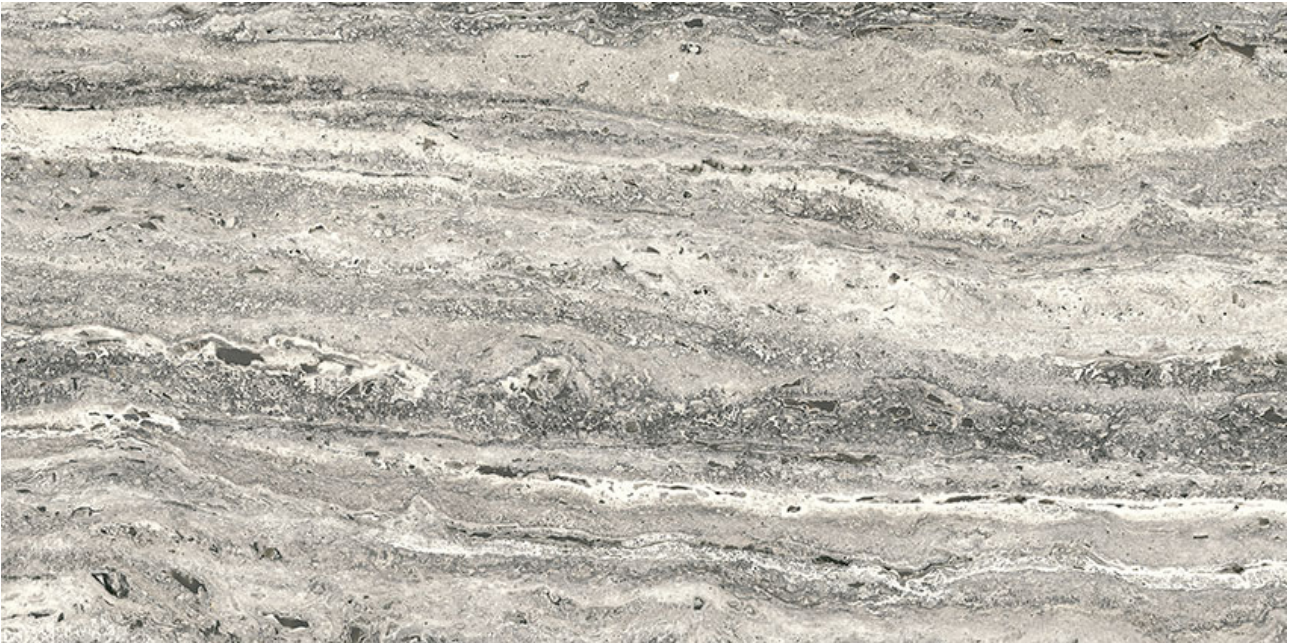

---

**PRODUCT**

**ROYAL STONWORKS 12X24 REGAL GREY VEIN ORG**

---

Tile | 12"x24" | Porcelain

## TECHNICAL DATA

CODE: QUSW-RG-50  
NAME: Royal Stoneworks 12X24 Regal Grey Vein Org  
SERIES: Royal Stoneworks  
SIZE: 12"x24"  
FINISH: Matt  
LOOK: Stone Look  
FAMILY: Tile  
TYPOLOGY: Porcelain  
EDGE: Rectified  
FROST RESISTANCE: Yes  
STYLE: Contemporary  
SUITABLE FOR: Indoor|Shower  
TYPE OF PIECE: Field Tile  
USE: Floor and Wall