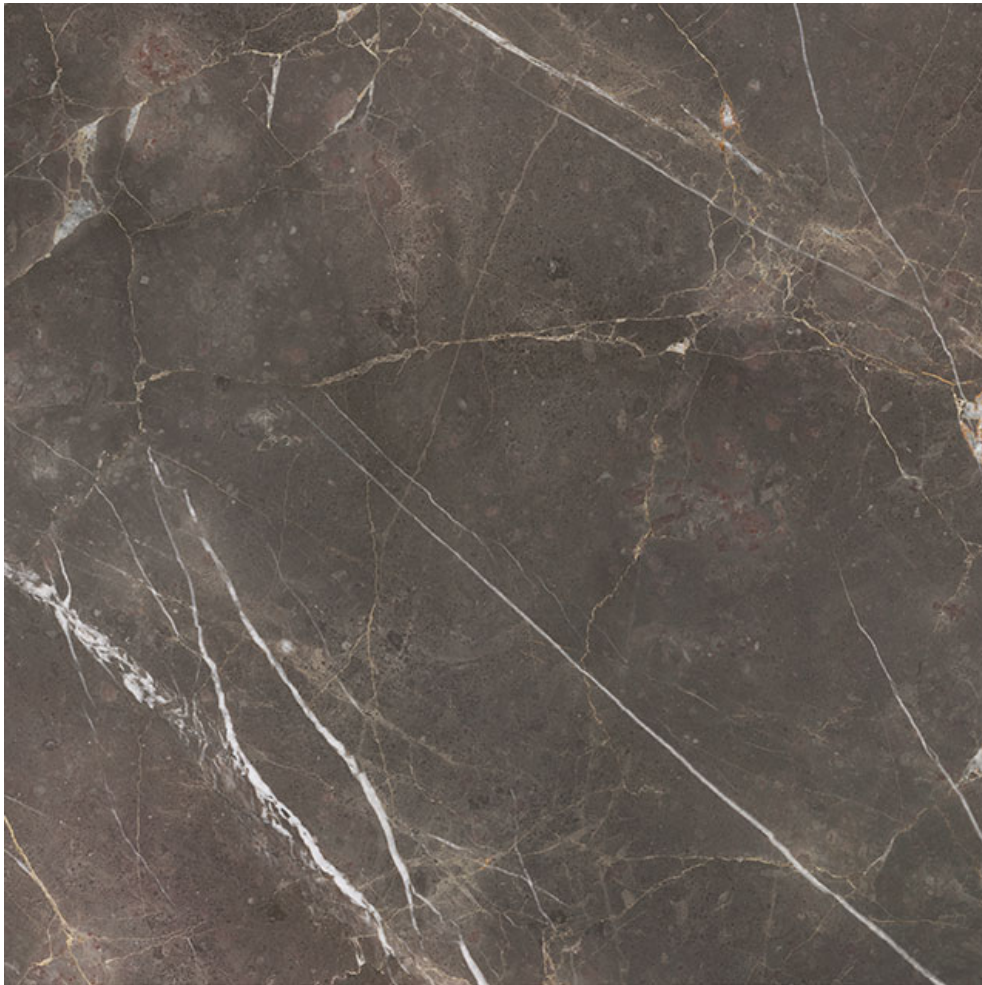

PRODUCT
ROYAL STONEWORKS 36X36 REGAL BROWN MARBLE
HONED

Tile | 36"x36" | Porcelain

TECHNICAL DATA

CODE: QUSW-RM-7H
NAME: Royal Stoneworks 36X36 Regal Brown Marble Honed
SERIES: Royal Stoneworks
SIZE: 36"x36"
FINISH: Honed
LOOK: Stone Look
FAMILY: Tile
TYPOLOGY: Porcelain
EDGE: Rectified
FROST RESISTANCE: Yes
SHADE VARIATION: V3
STYLE: Contemporary
SUITABLE FOR: Indoor|Shower
TYPE OF PIECE: Field Tile
USE: Floor and Wall