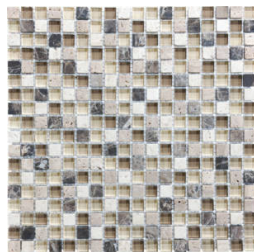

SERIES

GLASS STONE

Multi-Look Mosaics | | Mixed Materials

PRODUCTS

Linear Bamboo Mosaic
12"x14" | Mixed Materials

Linear Cabernet Mosaic
12"x14" | Mixed Materials

Linear Cappuccino Mosaic
12"x14" | Mixed Materials

Linear Creme Brulee Mosaic
12"x14" | Mixed Materials

Linear Iceland Mosaic
12"x14" | Mixed Materials

Linear Midnight Mosaic
12"x14" | Mixed Materials

Linear Spa Mosaic
12"x14" | Mixed Materials

Linear Waterfall Mosaic
12"x14" | Mixed Materials

5/8X5/8 Bamboo Mosaic
12"x12" | Mixed Materials

5/8X5/8 Cabernet Mosaic
12"x12" | Mixed Materials

5/8X5/8 Cappuccino Mosaic
12"x12" | Mixed Materials

5/8X5/8 Creme Brulee Mosaic
12"x12" | Mixed Materials