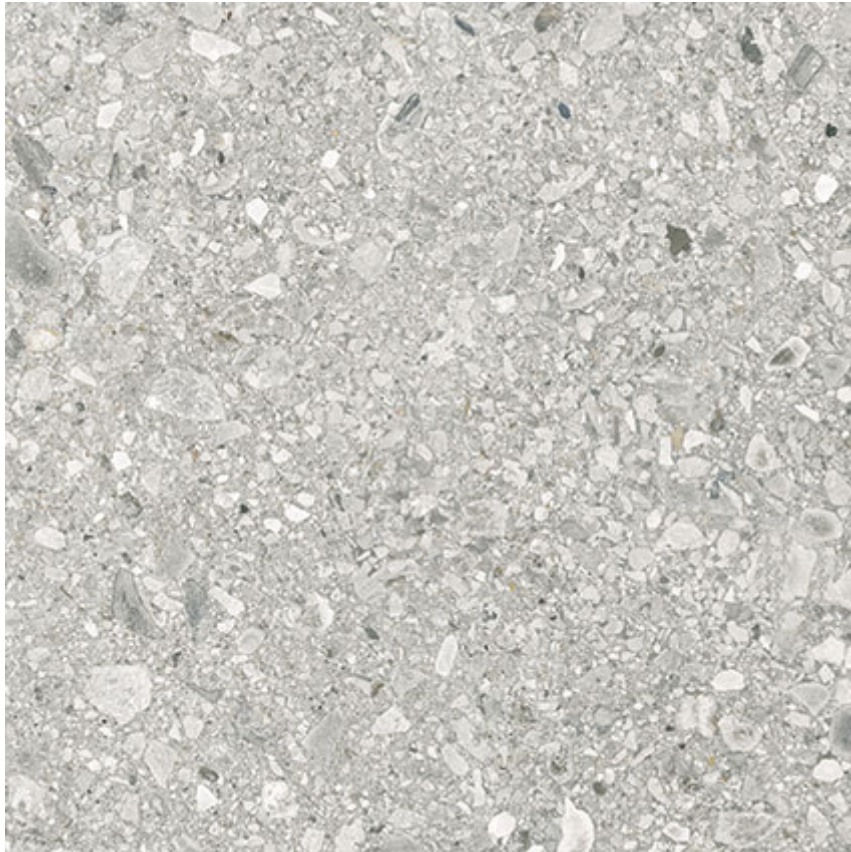

PRODUCT

ROYAL STONEWORKS 24X24 REGAL FOSSIL VEIN ORG

Tile | 24"x24" | Porcelain

TECHNICAL DATA

CODE: QUSW-RF-40
NAME: Royal Stoneworks 24X24 Regal Fossil Vein Org
SERIES: Royal Stoneworks
SIZE: 24"x24"
FINISH: Matt
LOOK: Stone Look
FAMILY: Tile
TYPOLOGY: Porcelain
EDGE: Rectified
FROST RESISTANCE: Yes
SHADE VARIATION: V3
STYLE: Contemporary
SUITABLE FOR: Indoor|Shower
TYPE OF PIECE: Field Tile
USE: Floor and Wall