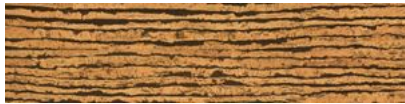

---

**SERIES**  
**TRUE EARTH CORK CLICK**

---

Wood Look | | HDF

PRODUCTS

**Cork Click Capri**  
12"x48,6" | HDF

**Cork Click Comino**  
12"x48,6" | HDF

**Cork Click Corvo**  
12"x48,6" | HDF

**Cork Click Lanzarote**  
12"x48,6" | HDF

**Cork Click Linosa**  
12"x48,6" | HDF

**Cork Click Pianosa**  
12"x48,6" | HDF

**Cork Click Pico**  
12"x48,6" | HDF

**Cork Click Santorino**  
12"x48,6" | HDF