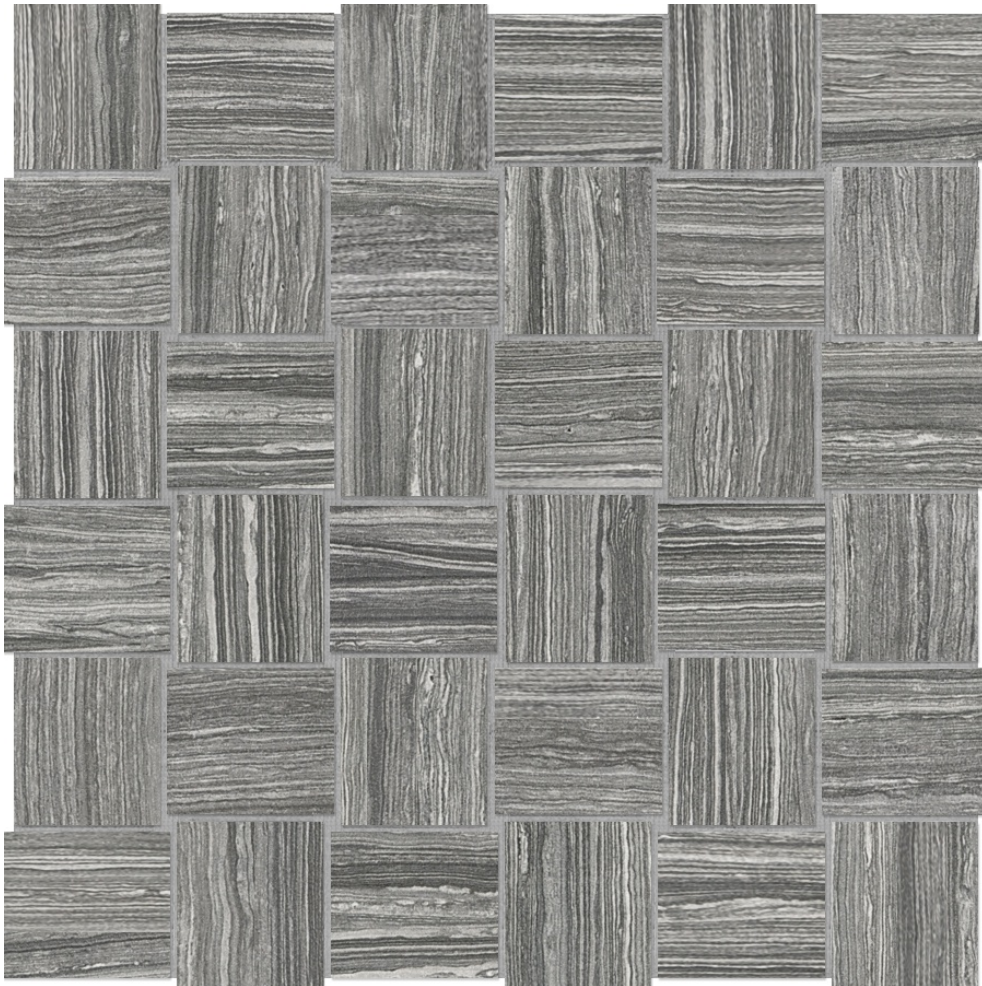

---

**PRODUCT**  
**2X2 CARBON BASKETWEAVE**

---

Tile | 12"x12" | Glazed Porcelain

## TECHNICAL DATA

CODE: AC4501-00820

NAME: 2x2 Carbon Basketweave

SERIES: Eramosa

SIZE: 12"x12"

FINISH: Matt

LOOK: Marble Look

FAMILY: Tile

TPOLOGY: Glazed Porcelain

FROST RESISTANCE: Yes

MOSAIC TYPE: Mesh-Mounted

PEI: 4

STYLE: Contemporary

SUITABLE FOR: Indoor

TYPE OF PIECE: Mosaic

USE: Floor and Wall