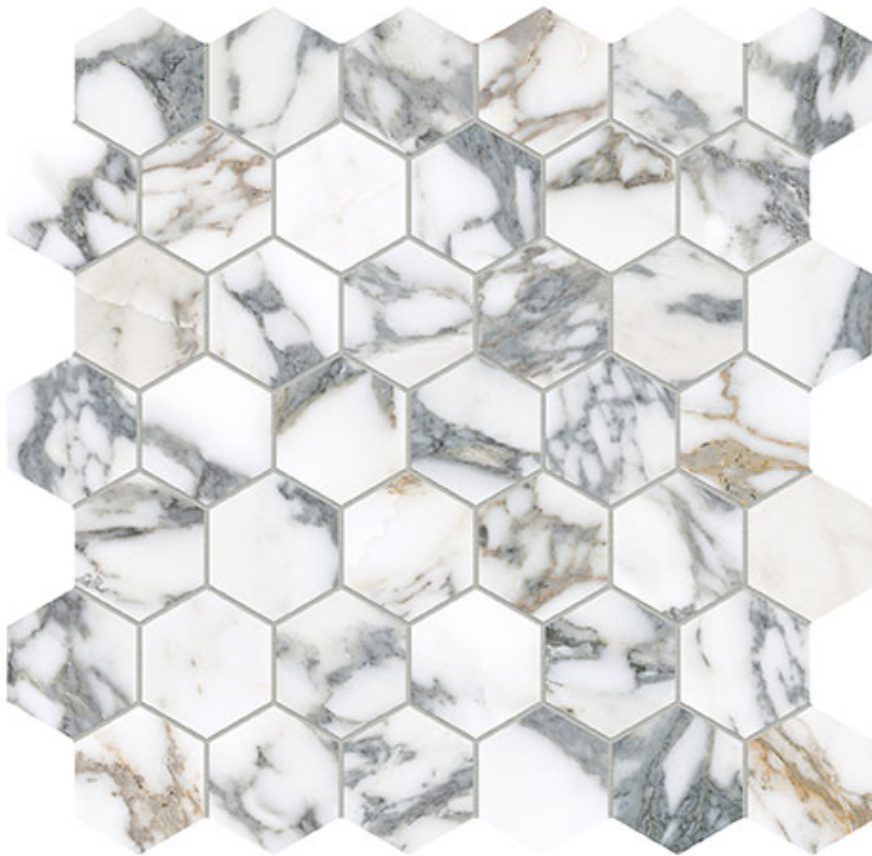

PRODUCT

ROYAL STONEWORKS 2\"/>ITALIAN ARABESCATO HEX

Tile | 12"x12" | Porcelain

ROOM SCENES

TECHNICAL DATA

CODE: QUSW-IA-HX
NAME: Royal Stoneworks 2'' Italian Arabescato Hex
SERIES: Royal Stoneworks
SIZE: 12"x12"
FINISH: Honed
LOOK: Stone Look
FAMILY: Tile
TYPOLOGY: Porcelain
MOSAIC TYPE: 2"x2"
SHADE VARIATION: V3
STYLE: Contemporary
SUITABLE FOR: Indoor|Shower
TYPE OF PIECE: Mosaic
USE: Floor and Wall