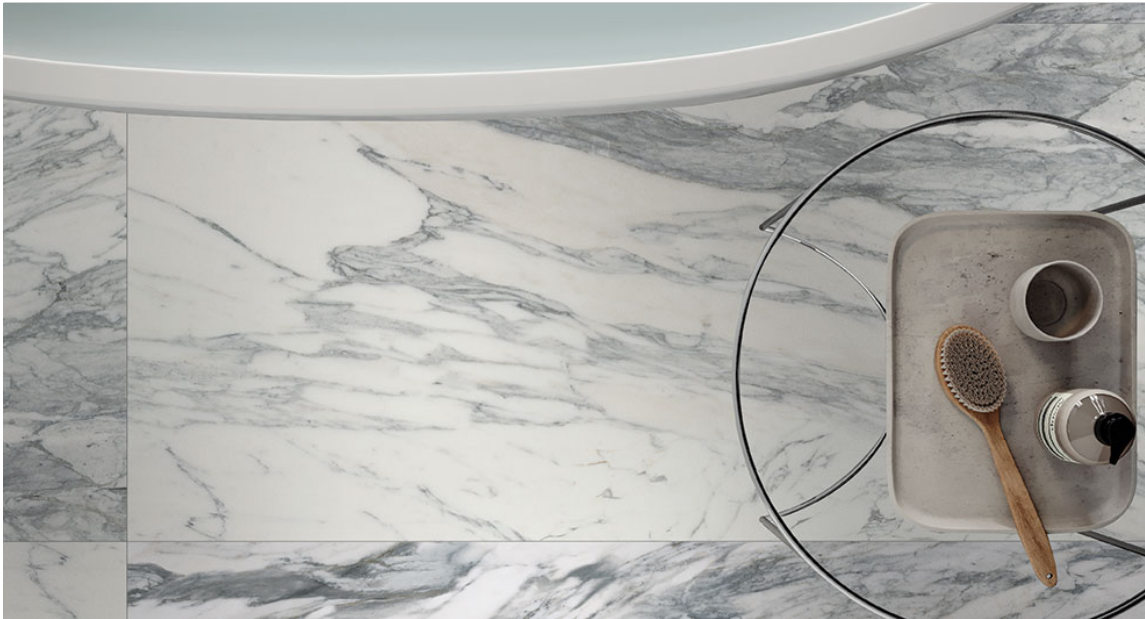

Royal Stoneworks 2" Cloudstone White Hex
12"x12" | Porcelain

Royal Stoneworks 2" Calacatta Royale Hex
12"x12" | Porcelain

Royal Stoneworks 2" Tuscan Forge Vein Hex
12"x12" | Porcelain

ROOM SCENES

Size	Product type	BOX			PALLET		
		pcs	sqft	lb	boxes	sqft	lb
24"x24"	Field Tile	3	11.52		42		
12"x24"	Field Tile	6	11.52		48		
12"x12"	Mosaic	10	9.69		45		