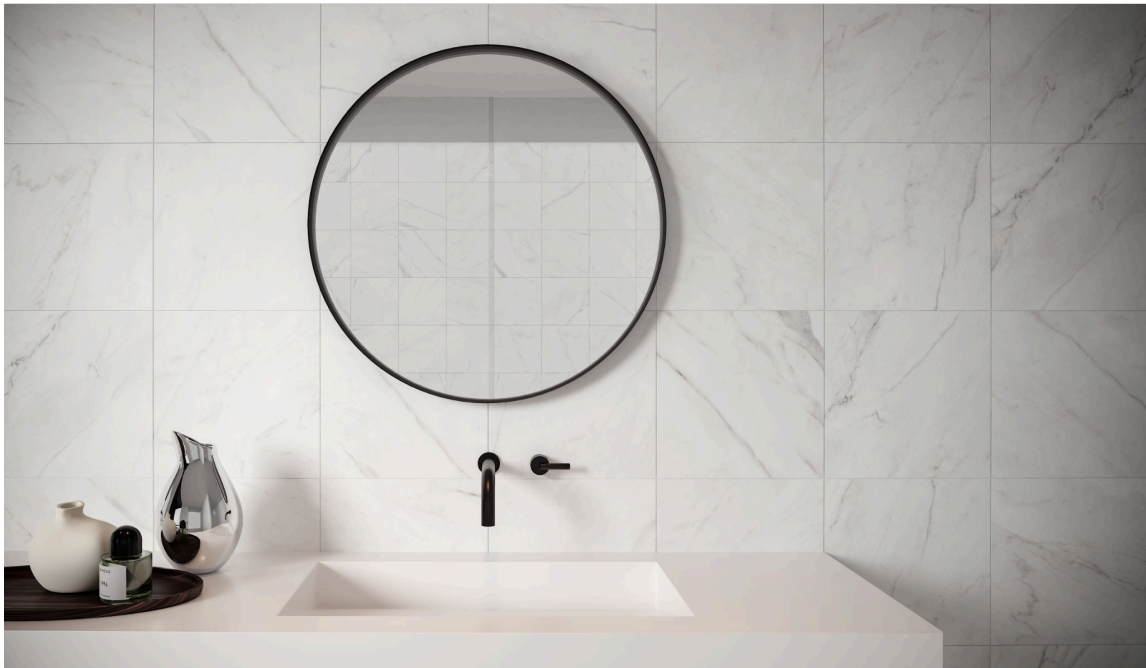

ROOM SCENES