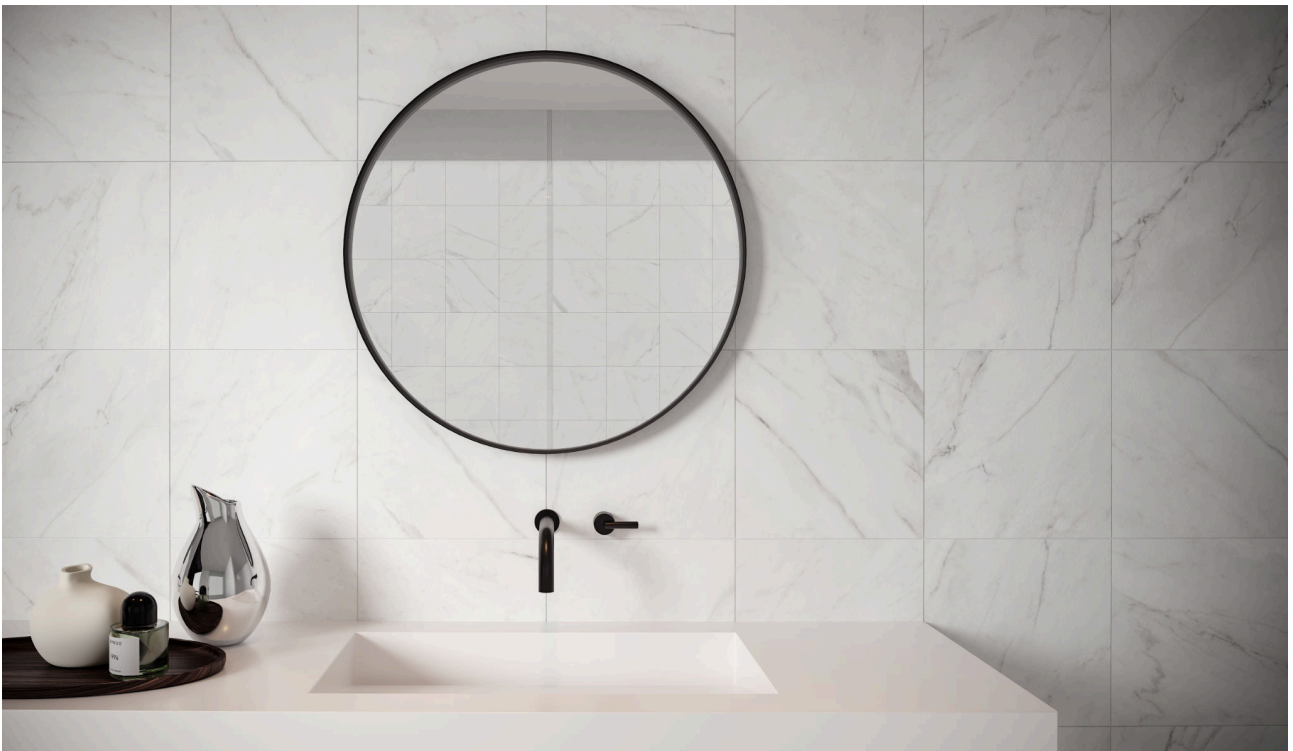

SERIES ALTEZZA

Marble Look | | Glazed Porcelain | Pressed Glazed Porcelain

The enduring appeal of classic surfaces.

PRODUCTS

Altezza 12x24 Carrara
12"x24" | Pressed Glazed Porcelain

Altezza 20x20 Carrara
20"x20" | Pressed Glazed Porcelain