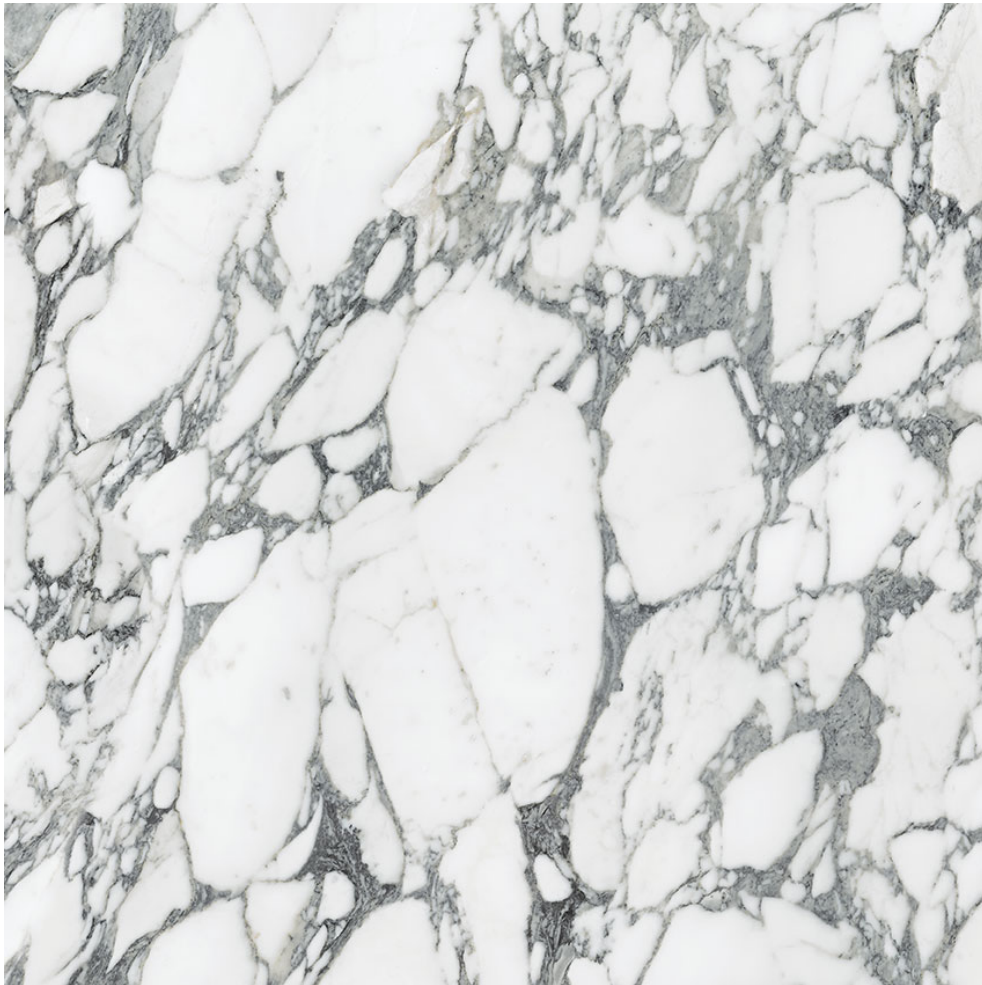

PRODUCT
ROYAL STONEWORKS 36X36 ITALIAN ARABESCATO
POLISHED

Tile | 36"x36" | Porcelain

TECHNICAL DATA

CODE: QUSW-IA-7P
NAME: Royal Stoneworks 36X36 Italian Arabescato Polished
SERIES: Royal Stoneworks
SIZE: 36"x36"
FINISH: Polished
LOOK: Stone Look
FAMILY: Tile
TYPOLOGY: Porcelain
EDGE: Rectified
FROST RESISTANCE: Yes
SHADE VARIATION: V3
STYLE: Contemporary
SUITABLE FOR: Indoor|Shower
TYPE OF PIECE: Field Tile
USE: Floor and Wall