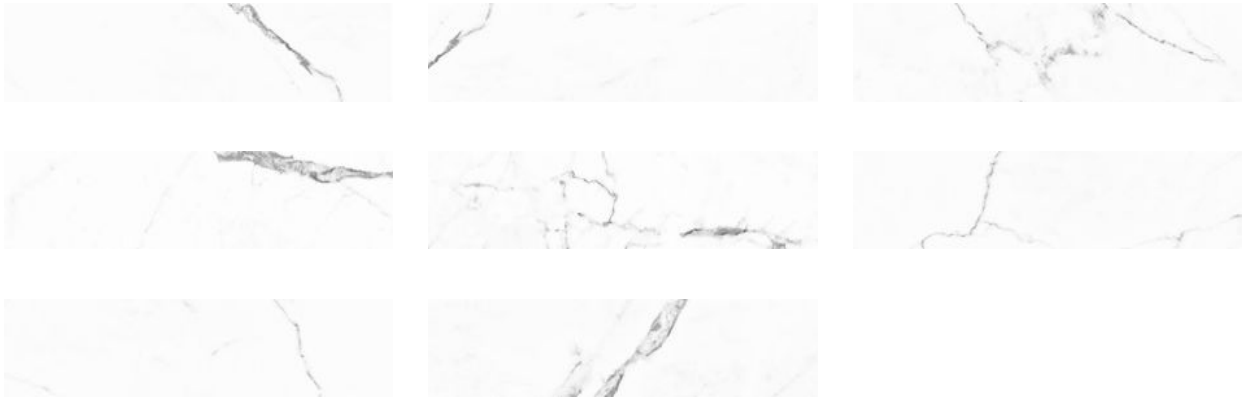

---

**PRODUCT**  
**OBSESSION 2.5X10 STATUARIO**

---

Tile | 2.5"x10" | Glazed Porcelain

**GRAPHIC VARIETY**

ROOM SCENES

**TECHNICAL DATA**

CODE: QUOB-ST-1  
NAME: Obsession 2.5x10 Statuario  
SERIES: Obsession  
SIZE: 2.5"x10"  
FINISH: Matt  
LOOK: Marble Look  
FAMILY: Tile  
TYPOLOGY: Glazed Porcelain  
BREAKING STRENGTH:  $\geq 1300$  N  
CHEMICAL RESISTANCE: GA GLA GHA  
DCOF:  $> 0.42$   
FROST RESISTANCE: Yes  
MOHS: 6  
PEI: 4  
R VALUE: R9  
SHADE VARIATION: V1  
STAIN RESISTANCE: 5  
STYLE: Classic  
SUITABLE FOR: Backsplash|Indoor|Shower  
THICKNESS: 9 mm  
TYPE OF PIECE: Field Tile  
USE: Floor and Wall  
NOTES: 1 square metre of graphic variations