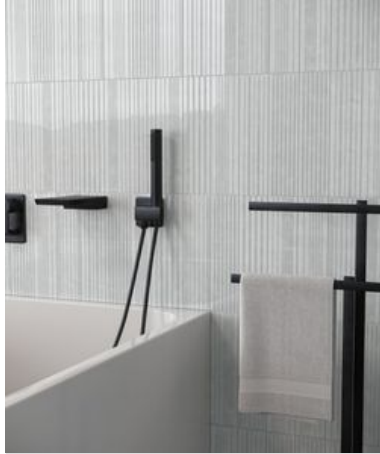

---

**PRODUCT**  
**GEOMETRA 3X12 SILVER DIVIDE**

---

Mosaic and Decorative Tile | 3"x12" | Pressed Glazed Ceramic

ROOM SCENES

**TECHNICAL DATA**

CODE: AC4000-03090

NAME: Geometra 3x12 Silver Divide

SERIES: Geometra

SIZE: 3"x12"

FINISH: Gloss

LOOK: Glass

FAMILY: Mosaic and Decorative Tile

TPOLOGY: Pressed Glazed Ceramic

SHADE VARIATION: V2

SUITABLE FOR: Indoor