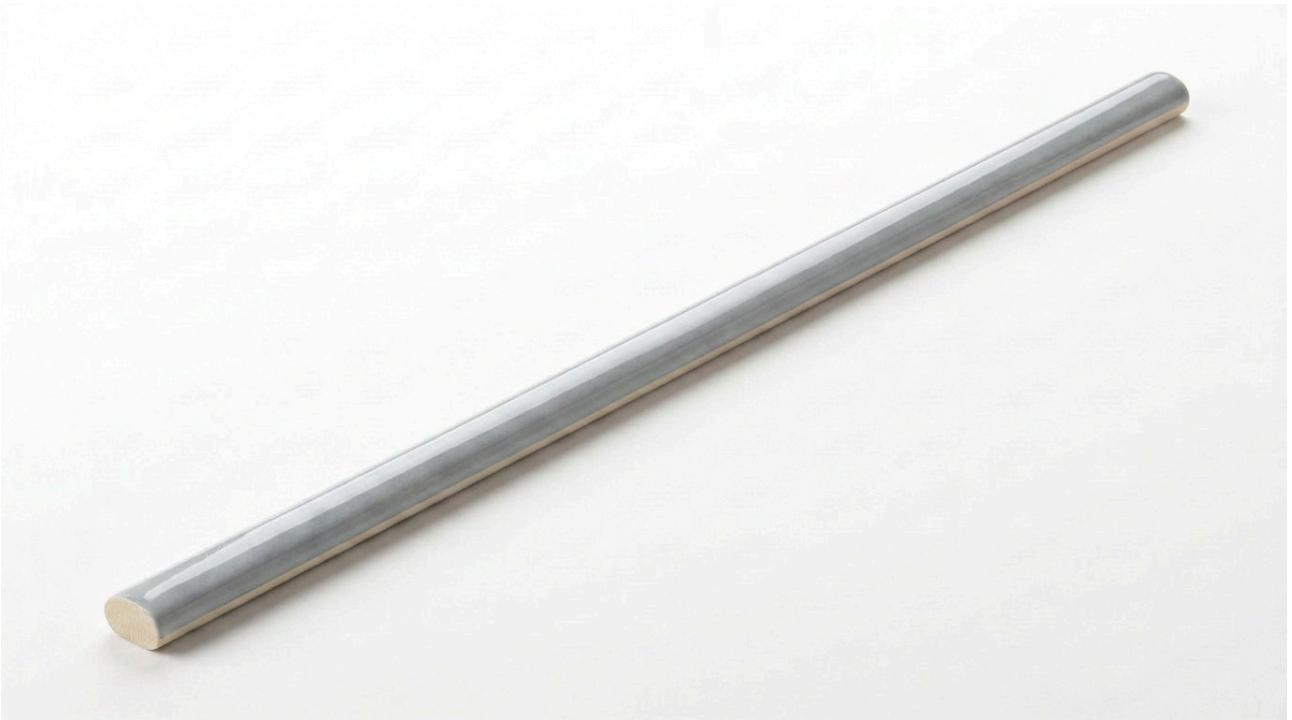

PRODUCT
ARUBA STEEL GLOSS .39X9 TRIM

Tile | .39"x9" | Porcelain

TECHNICAL DATA

CODE: QUAU-ST-SBG
NAME: Aruba Steel Gloss .39x9 Trim
SERIES: Aruba
SIZE: .39"x9"
FINISH: Gloss
LOOK: Subway Tile
FAMILY: Tile
TYPOLOGY: Porcelain
FROST RESISTANCE: Yes
PEI: 4
STYLE: Contemporary
SUITABLE FOR: Indoor| Outdoor| Pool| Backsplash| Shower
TYPE OF PIECE: Trim
USE: Floor and Wall