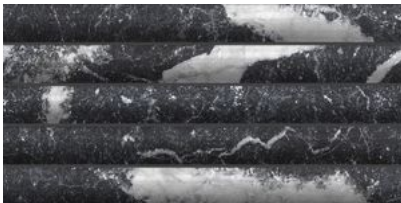

Obsession 5x10 Nero
5"x10" | Glazed Porcelain