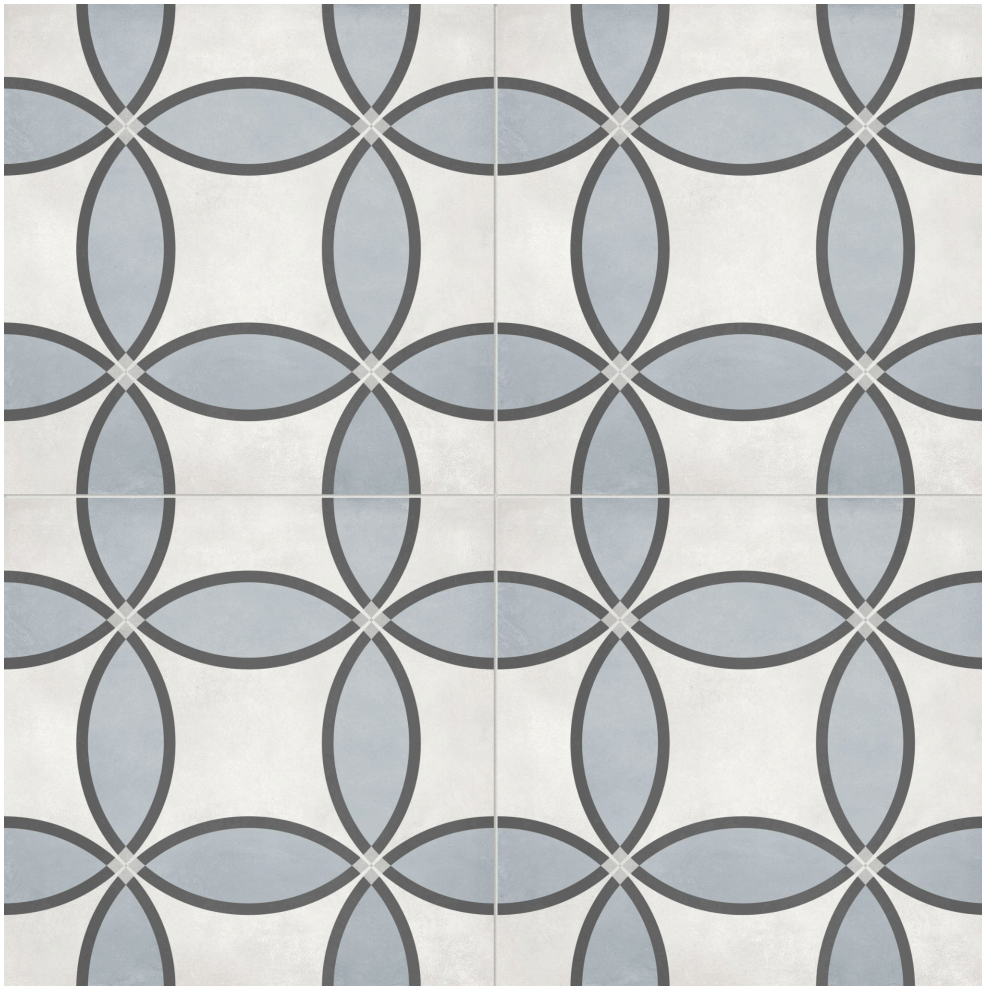

PRODUCT
FORM 8X8 TIDE ZENITH

Tile | 8"x8" | Pressed Glazed Porcelain

TECHNICAL DATA

CODE: AC4500-07690

NAME: Form 8x8 Tide Zenith

SERIES: Form AC

SIZE: 8"x8"

FINISH: Matte

LOOK: Patterned Tiles

FAMILY: Tile

TPOLOGY: Pressed Glazed Porcelain

BREAKING STRENGTH: $\geq 310 \geq 1300$

CHEMICAL RESISTANCE: CLASS A

DCOF: ≥ 0.55

FROST RESISTANCE: Yes

PEI: 4

SHADE VARIATION: V2/V3/V4

SUITABLE FOR: Indoor| Outdoor

THICKNESS: 9mm

TYPE OF PIECE: Field Tile

USE: Floor and Wall

NOTES: This product is special order and cannot be cancelled, returned, or refunded.

PACKING