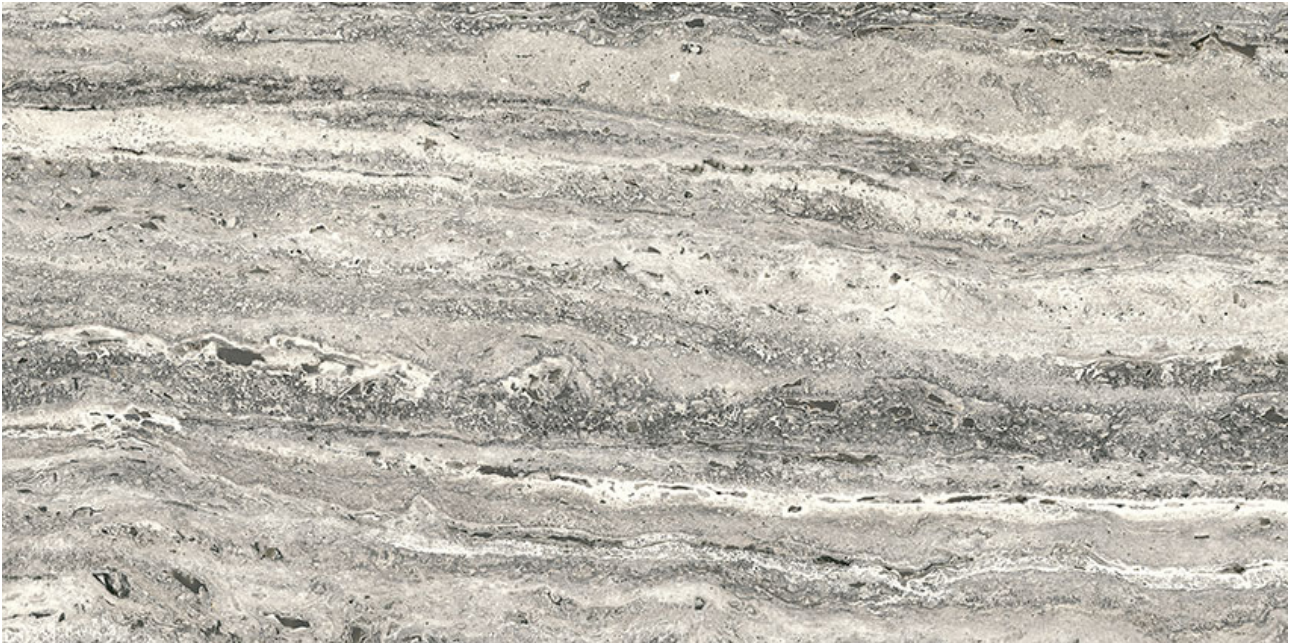

PRODUCT

ROYAL STONWORKS 12X24 REGAL GREY VEIN GRN

Tile | 12"x24" | Porcelain

TECHNICAL DATA

CODE: QUSW-RG-5G
NAME: Royal Stoneworks 12X24 Regal Grey Vein Grn
SERIES: Royal Stoneworks
SIZE: 12"x24"
FINISH: Grained
LOOK: Stone Look
FAMILY: Tile
TYPOLOGY: Porcelain
EDGE: Rectified
FROST RESISTANCE: Yes
STYLE: Contemporary
SUITABLE FOR: Indoor|Shower
TYPE OF PIECE: Field Tile
USE: Floor and Wall