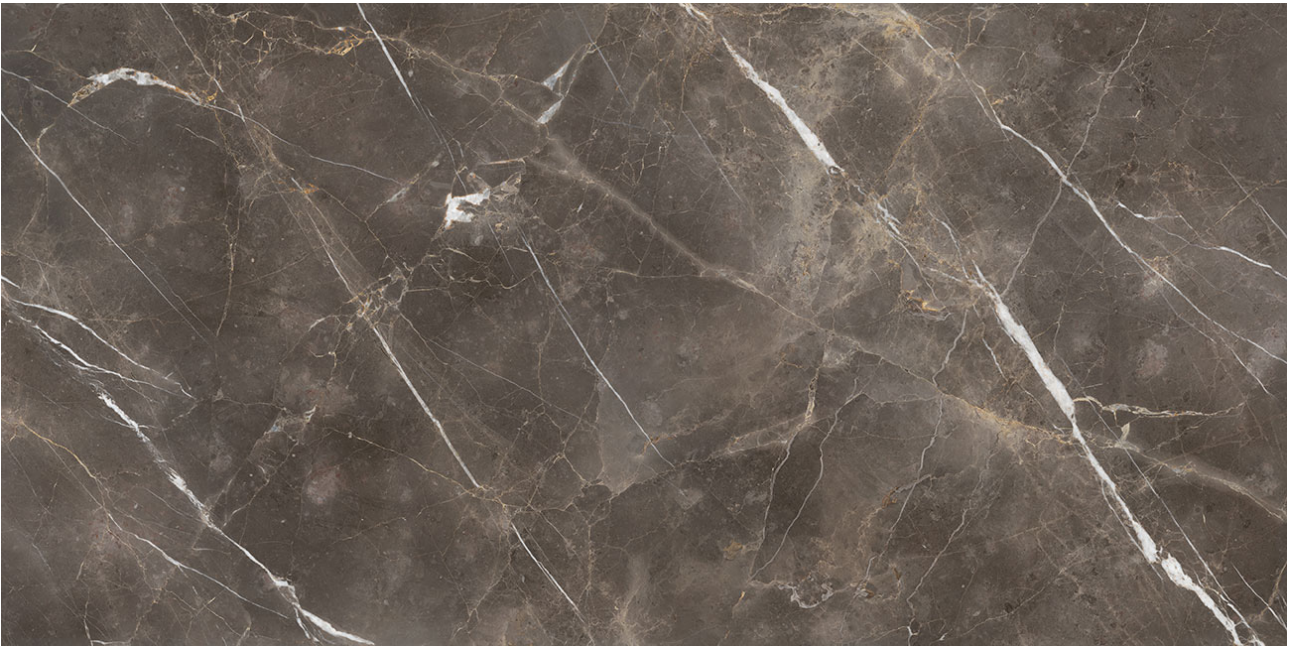

PRODUCT
ROYAL STONEWORKS 63X126 REGAL BROWN MARBLE
POLISHED

Tile | 63"x126" | Sintered Slab

TECHNICAL DATA

CODE: QUSW-RM-1P
NAME: Royal Stoneworks 63X126 Regal Brown Marble Polished
SERIES: Royal Stoneworks
SIZE: 63"x126"
FINISH: Polished
LOOK: Stone Look
FAMILY: Tile
TPOLOGY: Sintered Slab
EDGE: Rectified
FROST RESISTANCE: Yes
SHADE VARIATION: V3
STYLE: Contemporary
SUITABLE FOR: Indoor|Shower
TYPE OF PIECE: Field Tile
USE: Floor and Wall