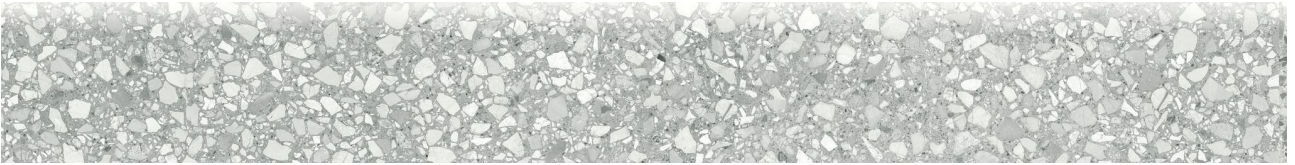

---

**PRODUCT**  
**STATION 3X24 ASH BULLNOSE**

---

Tile | 3"x24" | Color Body Porcelain

## TECHNICAL DATA

CODE: AC4502-02770

NAME: Station 3x24 Ash Bullnose

SERIES: Station

SIZE: 3"x24"

FINISH: Matte

LOOK: Terrazo

FAMILY: Tile

TPOLOGY: Color Body Porcelain

BREAKING STRENGTH:  $\geq 360 \geq 1600$

CHEMICAL RESISTANCE: CLASS A

DCOF:  $\geq 0.50$

FROST RESISTANCE: Yes

PEI: 4

SHADE VARIATION: V3

SUITABLE FOR: Indoor| Outdoor