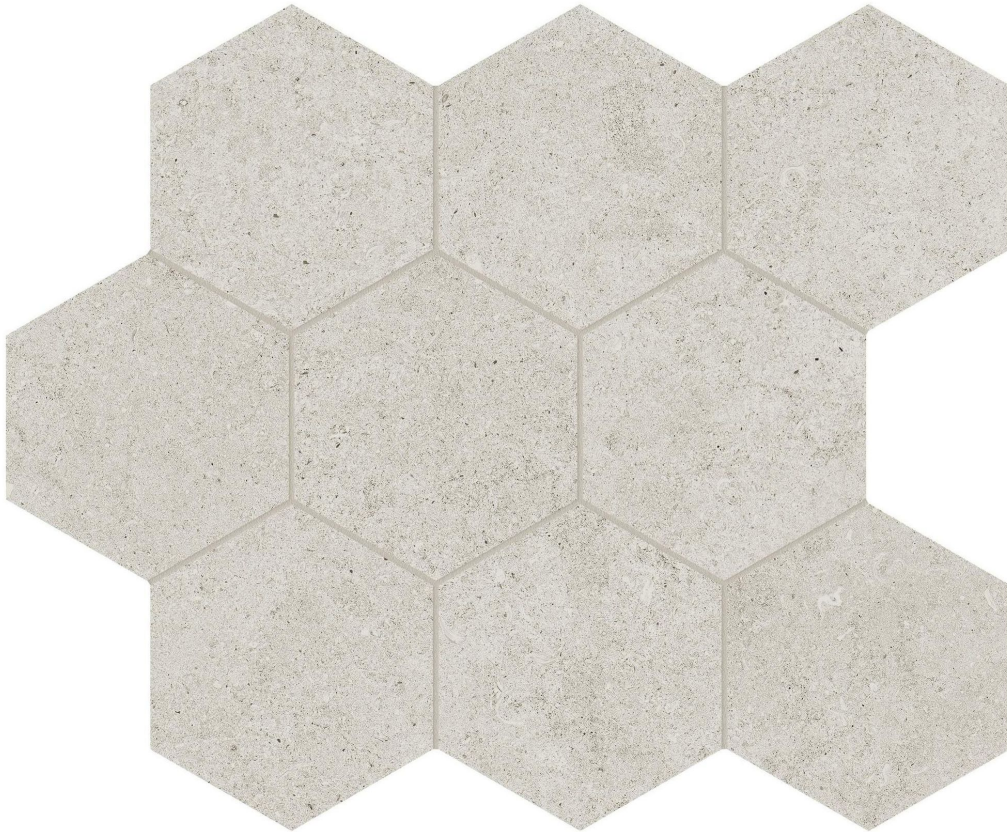

---

**PRODUCT**  
**LITHOFORM 4\"** HEX CROSSCUT COAST

---

Tile | 10.5"x12" | Porcelain

## TECHNICAL DATA

CODE: AC8510-00320

NAME: Lithoform 4" Hex Crosscut Coast

SERIES: Lithoform

SIZE: 10.5"x12"

FINISH: Organic Matte

LOOK: Stone Look

FAMILY: Tile

TPOLOGY: Porcelain

EDGE: Rectified

STYLE: Contemporary

SUITABLE FOR: Indoor| Outdoor

TYPE OF PIECE: Mosaic

USE: Floor and Wall

NOTES: This product is special order and cannot be cancelled, returned, or refunded.