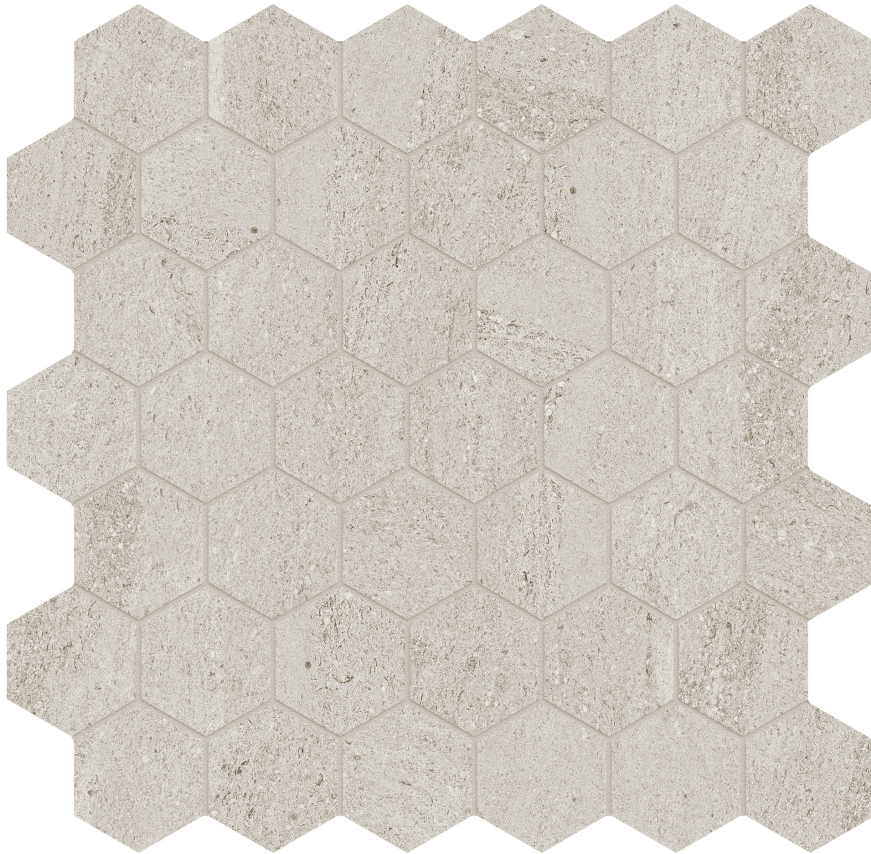

---

**PRODUCT**  
**LITHOFORM 2\"** HEX VEINCUT COAST

---

Tile | 12"x12" | Porcelain

## TECHNICAL DATA

CODE: AC8510-00360

NAME: Lithoform 2" Hex Veincut Coast

SERIES: Lithoform

SIZE: 12"x12"

FINISH: Organic Matte

LOOK: Stone Look

FAMILY: Tile

TPOLOGY: Porcelain

EDGE: Rectified

STYLE: Contemporary

SUITABLE FOR: Indoor| Outdoor

TYPE OF PIECE: Mosaic

USE: Floor and Wall

NOTES: This product is special order and cannot be cancelled, returned, or refunded.