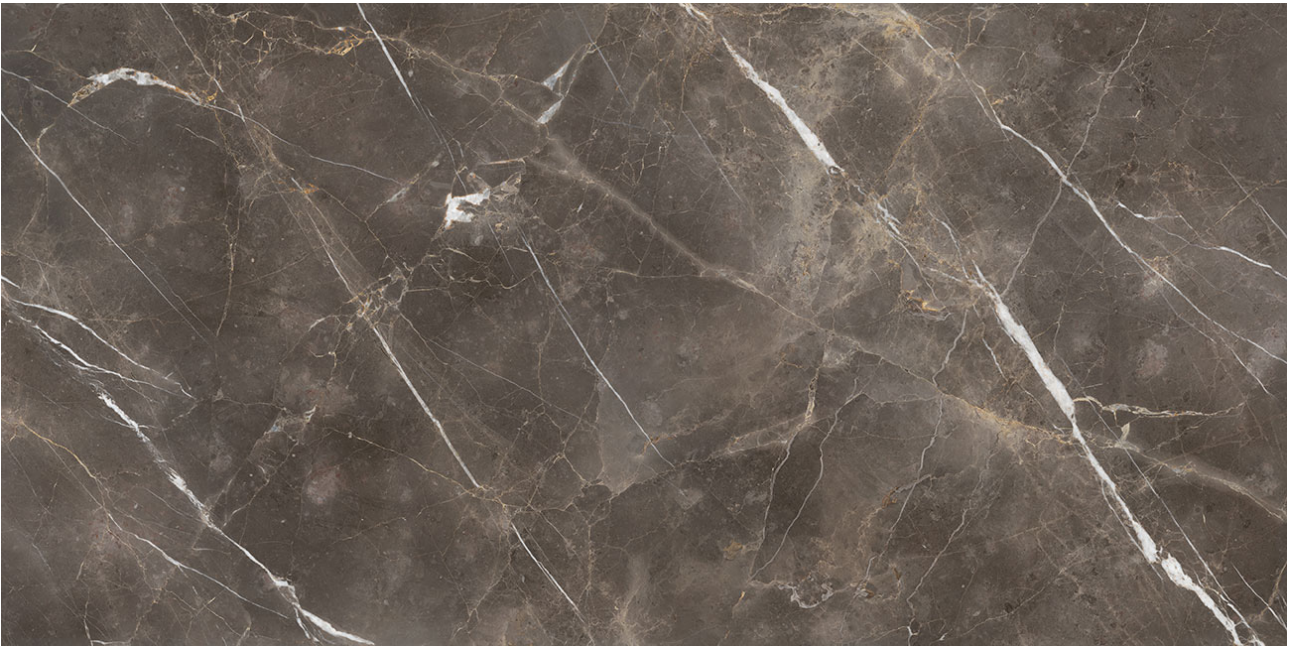

PRODUCT
ROYAL STONEWORKS 63X126 REGAL BROWN MARBLE
HONED

Tile | 63"x126" | Sintered Slab

TECHNICAL DATA

CODE: QUSW-RM-1H
NAME: Royal Stoneworks 63X126 Regal Brown Marble Honed
SERIES: Royal Stoneworks
SIZE: 63"x126"
FINISH: Honed
LOOK: Stone Look
FAMILY: Tile
TYPOLOGY: Sintered Slab
EDGE: Rectified
FROST RESISTANCE: Yes
SHADE VARIATION: V3
STYLE: Contemporary
SUITABLE FOR: Indoor|Shower
TYPE OF PIECE: Field Tile
USE: Floor and Wall