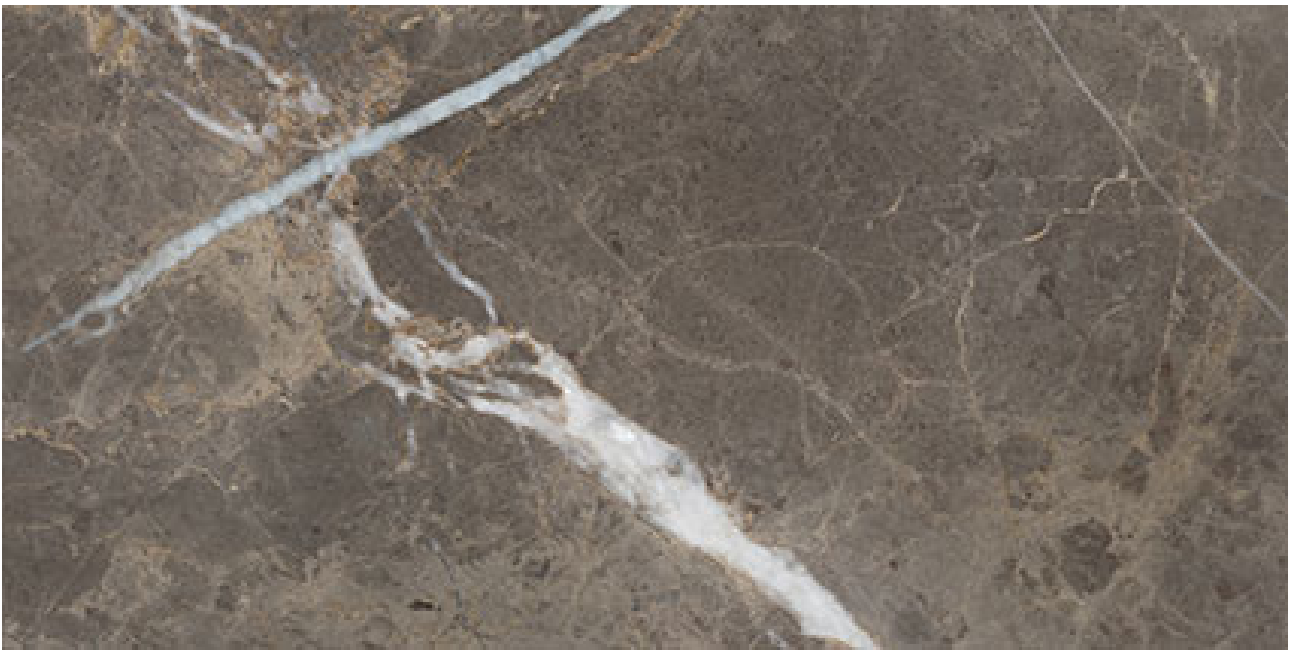

---

**PRODUCT**  
**ROYAL STONEWORKS 12X24 REGAL BROWN MARBLE**  
**HONED**

---

Tile | 12"x24" | Porcelain

## TECHNICAL DATA

CODE: QUSW-RM-5H  
NAME: Royal Stoneworks 12X24 Regal Brown Marble Honed  
SERIES: Royal Stoneworks  
SIZE: 12"x24"  
FINISH: Honed  
LOOK: Stone Look  
FAMILY: Tile  
TYPOLOGY: Porcelain  
EDGE: Rectified  
FROST RESISTANCE: Yes  
SHADE VARIATION: V3  
STYLE: Contemporary  
SUITABLE FOR: Indoor|Shower  
TYPE OF PIECE: Field Tile  
USE: Floor and Wall