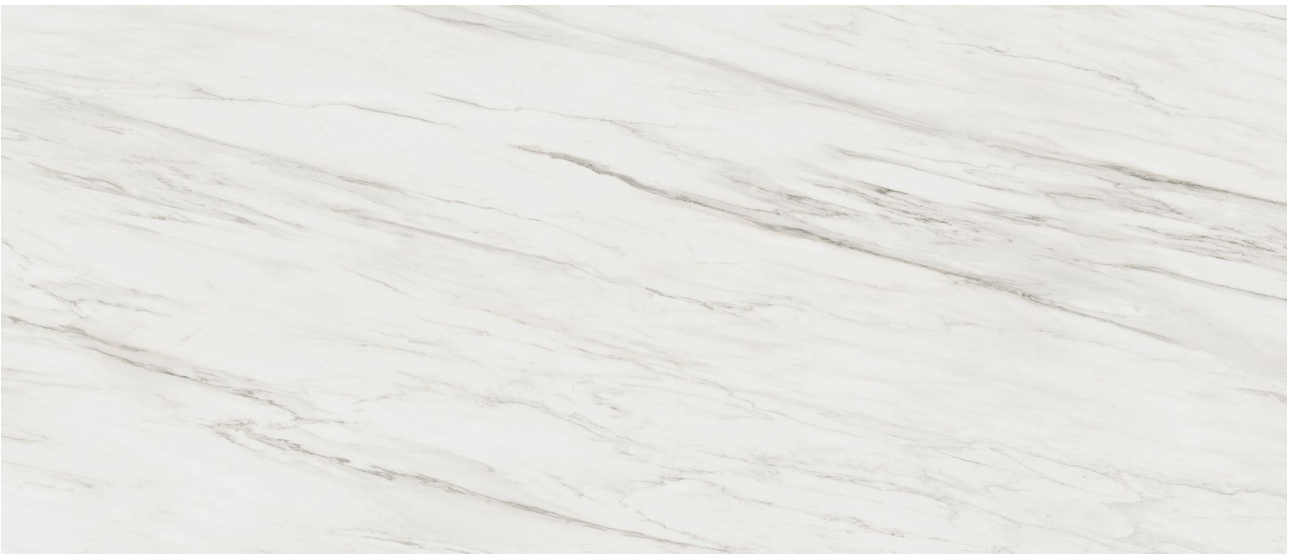

---

**PRODUCT**  
**ROYAL STONEWORKS 48X110 ITALIAN CREAM VEIN**  
**HONED**

---

Tile | 48"x110" | Sintered Slab

ROOM SCENES

## TECHNICAL DATA

CODE: QUSW-IC-2H  
NAME: Royal Stoneworks 48X110 Italian Cream Vein Honed  
SERIES: Royal Stoneworks  
SIZE: 48"x110"  
FINISH: Honed  
LOOK: Stone Look  
FAMILY: Tile  
TYPOLOGY: Sintered Slab  
EDGE: Rectified  
FROST RESISTANCE: Yes  
STYLE: Contemporary  
SUITABLE FOR: Indoor|Shower  
TYPE OF PIECE: Field Tile  
USE: Floor and Wall