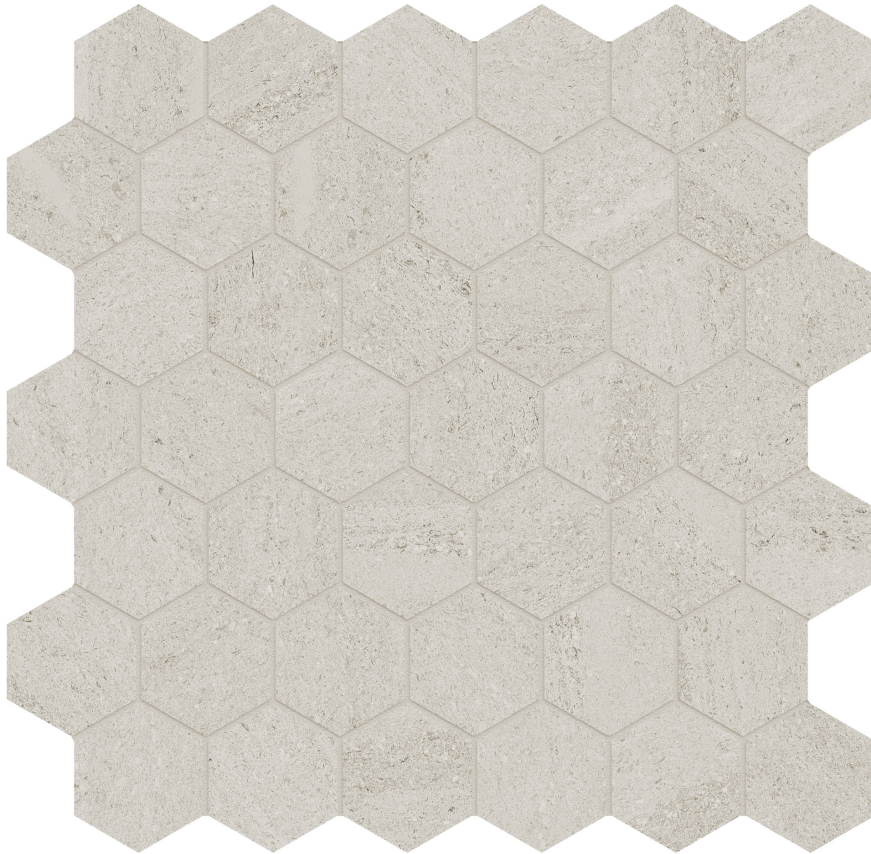

PRODUCT
LITHOFORM 2\" HEX VEINCUT DUNES

Tile | 12"x12" | Porcelain

TECHNICAL DATA

CODE: AC8510-00350

NAME: Lithoform 2" Hex Veincut Dunes

SERIES: Lithoform

SIZE: 12"x12"

FINISH: Organic Matte

LOOK: Stone Look

FAMILY: Tile

TPOLOGY: Porcelain

EDGE: Rectified

STYLE: Contemporary

SUITABLE FOR: Indoor| Outdoor

TYPE OF PIECE: Mosaic

USE: Floor and Wall