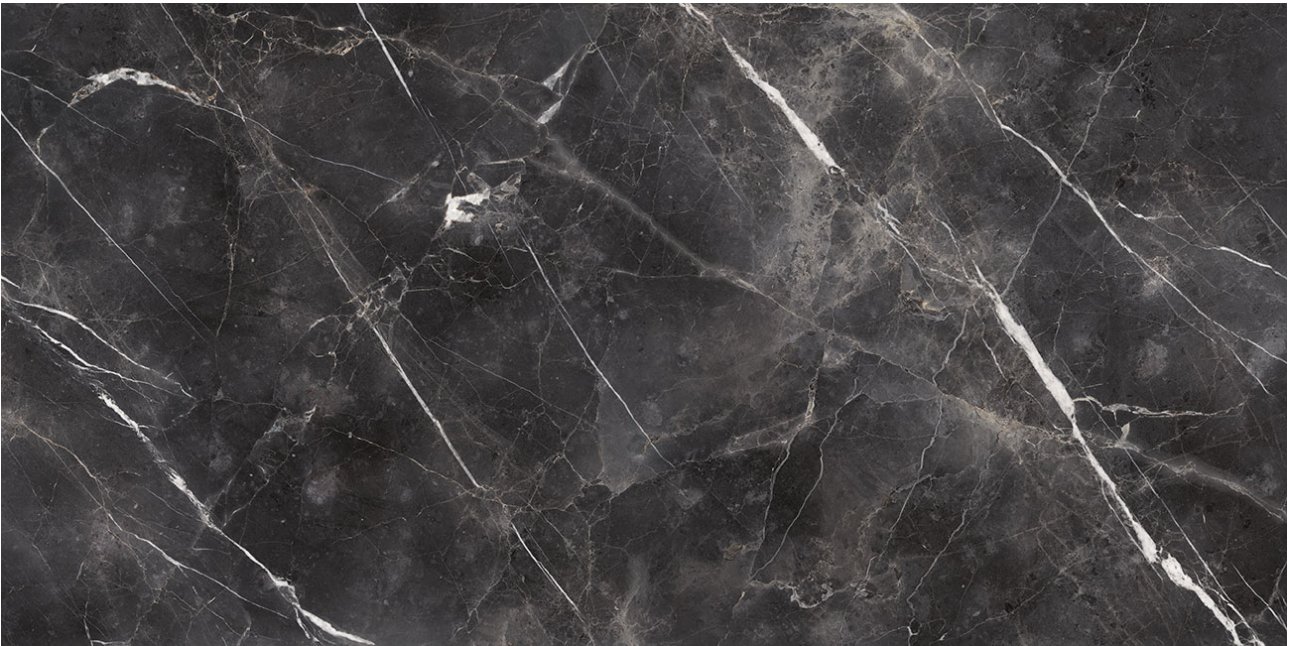

PRODUCT
ROYAL STONEWORKS 63X126 TUSCAN FORGE VEIN
HONED

Tile | 63"x126" | Sintered Slab

TECHNICAL DATA

CODE: QUSW-TF-1H
NAME: Royal Stoneworks 63X126 Tuscan Forge Vein Honed
SERIES: Royal Stoneworks
SIZE: 63"x126"
FINISH: Honed
LOOK: Stone Look
FAMILY: Tile
TYPOLOGY: Sintered Slab
EDGE: Rectified
FROST RESISTANCE: Yes
SHADE VARIATION: V3
STYLE: Contemporary
SUITABLE FOR: Indoor|Shower
TYPE OF PIECE: Field Tile
USE: Floor and Wall