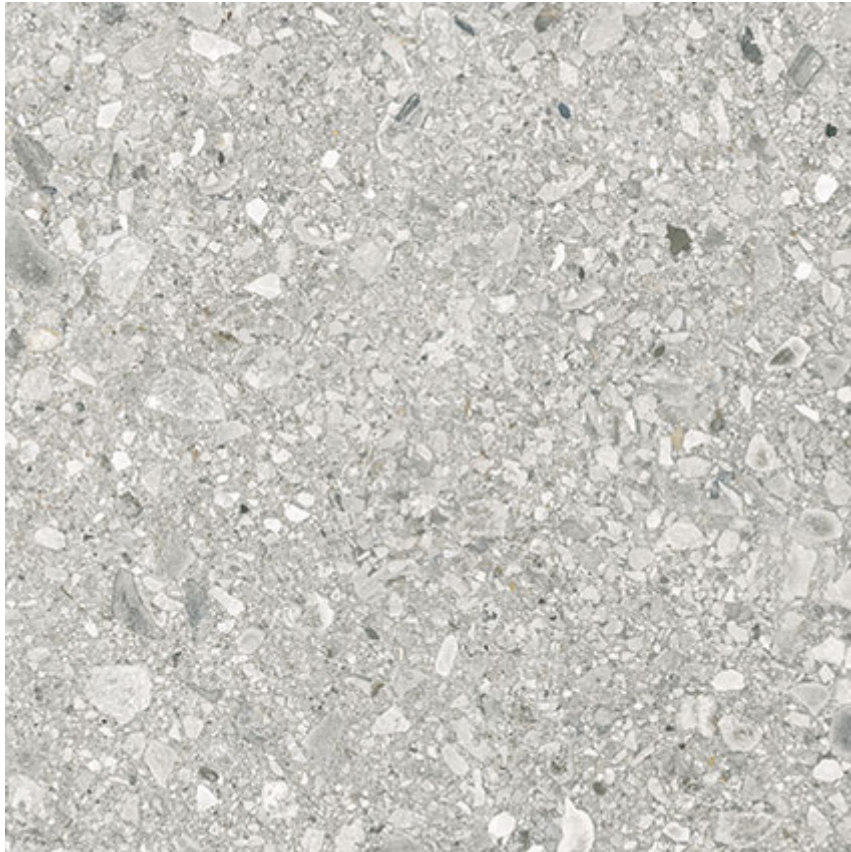

ALITA TILE
NOBODY TREATS YA LIKE ALITA

PRODUCT

ROYAL STONEWORKS 24X24 REGAL FOSSIL VEIN GRN

Tile | 24"x24" | Porcelain

TECHNICAL DATA

CODE: QUSW-RF-4G
NAME: Royal Stoneworks 24X24 Regal Fossil Vein Grn
SIZE: 24"x24"
SERIES: Royal Stoneworks
FINISH: Grained
LOOK: Stone Look
EDGE: Rectified
FAMILY: Tile
FROST RESISTANCE: Yes
SHADE VARIATION: V3
SPECIAL ORDER: Special Order
STYLE: Contemporary
SUITABLE FOR: Indoor|Shower
TYPOLOGY: Porcelain
TYPE OF PIECE: Field Tile
USE: Floor and Wall