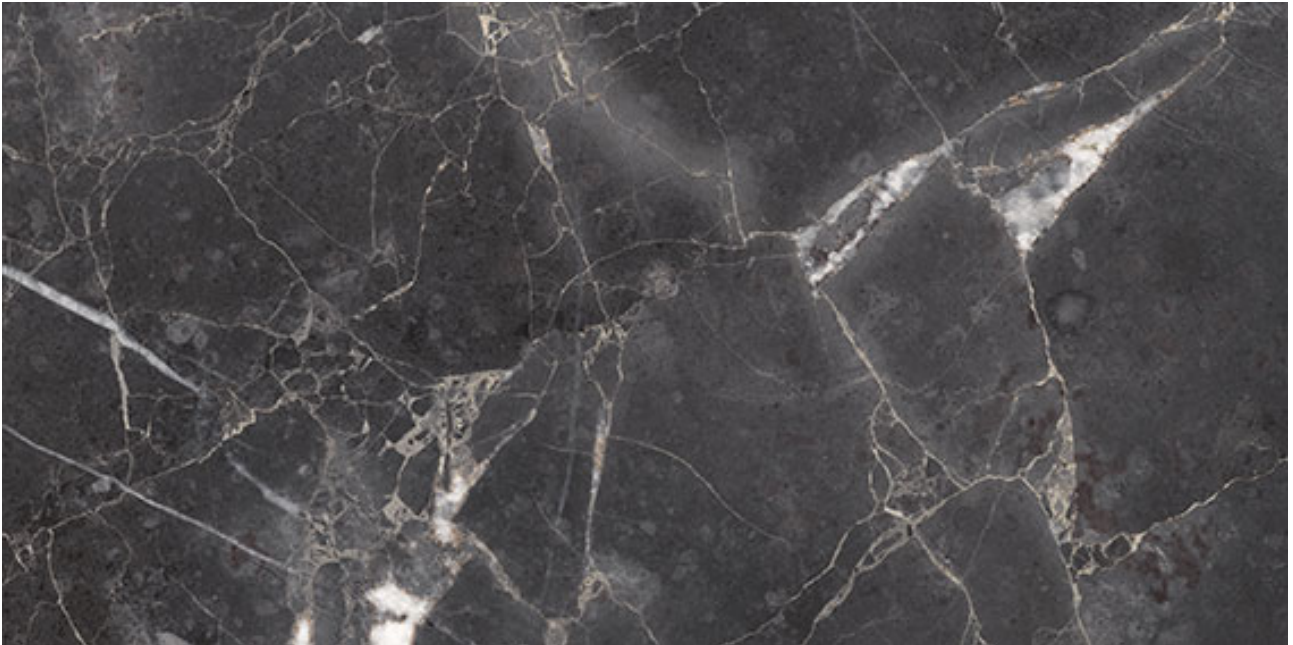

**ALITA TILE**  
NOBODY TREATS YA LIKE ALITA

---

## **TECHNICAL DATA**

CODE: QUSW-TF-5H  
NAME: Royal Stoneworks 12X24 Tuscan Forge Vein Honed  
SIZE: 12"x24"  
SERIES: Royal Stoneworks  
FINISH: Honed  
LOOK: Stone Look  
EDGE: Rectified  
FAMILY: Tile  
FROST RESISTANCE: Yes  
SHADE VARIATION: V3  
SPECIAL ORDER: Special Order  
STYLE: Contemporary  
SUITABLE FOR: Indoor|Shower  
TYPOLOGY: Porcelain  
TYPE OF PIECE: Field Tile  
USE: Floor and Wall