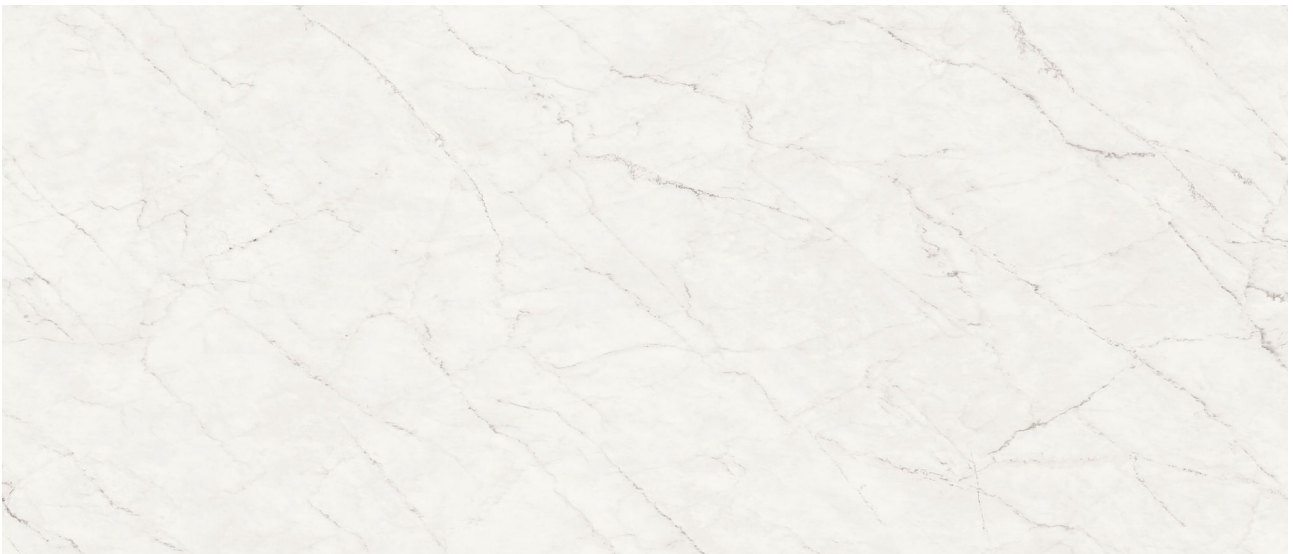

**ALITA TILE**  
NOBODY TREATS YA LIKE ALITA

---

# ROYAL STONEWORKS 48X110 CLOUDSTONE WHITE HONED

---

Tile | 48"x110" | Sintered Slab

## **TECHNICAL DATA**

CODE: QUSW-CW-2H  
NAME: Royal Stoneworks 48X110 Cloudstone White Honed  
SIZE: 48"x110"  
SERIES: Royal Stoneworks  
FINISH: Honed  
LOOK: Stone Look  
EDGE: Rectified  
FAMILY: Tile  
FROST RESISTANCE: Yes  
SPECIAL ORDER: Special Order  
STYLE: Contemporary  
SUITABLE FOR: Indoor|Shower  
TYPOLOGY: Sintered Slab  
TYPE OF PIECE: Field Tile  
USE: Floor and Wall