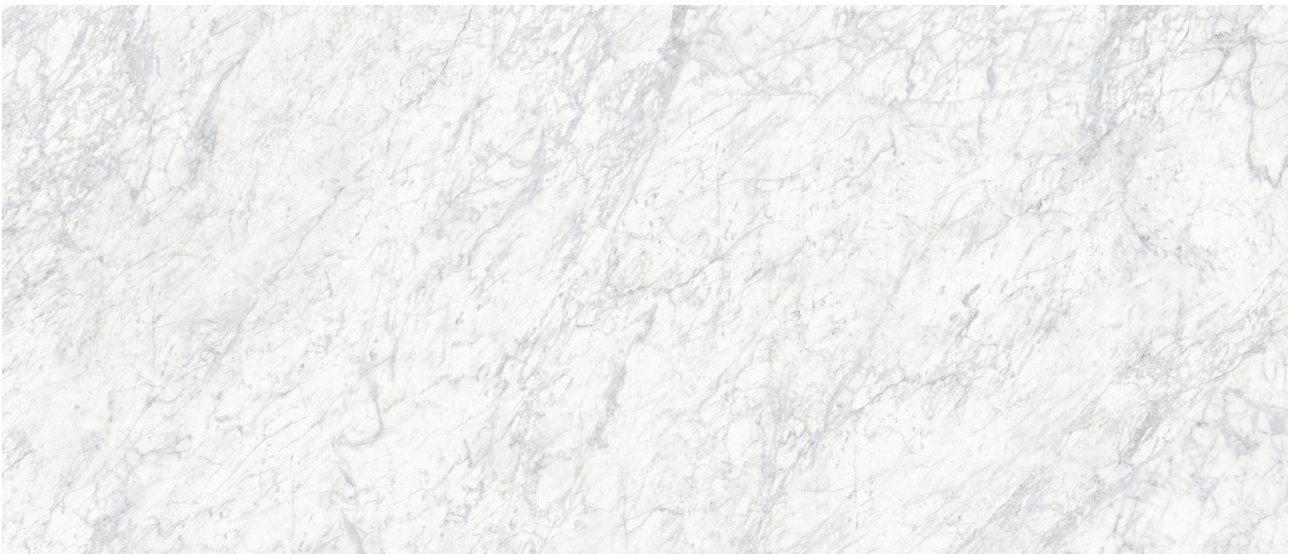

ALITA TILE
NOBODY TREATS YA LIKE ALITA

PRODUCT

**ROYAL STONEWORKS 48X110 OLD WORLD BIANCO
POLISHED**

Tile | 48"x110" | Sintered Slab

TECHNICAL DATA

CODE: QUSW-OW-2P
NAME: Royal Stoneworks 48X110 Old World Bianco Polished
SIZE: 48"x110"
SERIES: Royal Stoneworks
FINISH: Polished
LOOK: Stone Look
EDGE: Rectified
FAMILY: Tile
FROST RESISTANCE: Yes
SHADE VARIATION: V3
SPECIAL ORDER: Special Order
STYLE: Contemporary
SUITABLE FOR: Indoor|Shower
TYPOLOGY: Sintered Slab
TYPE OF PIECE: Field Tile
USE: Floor and Wall